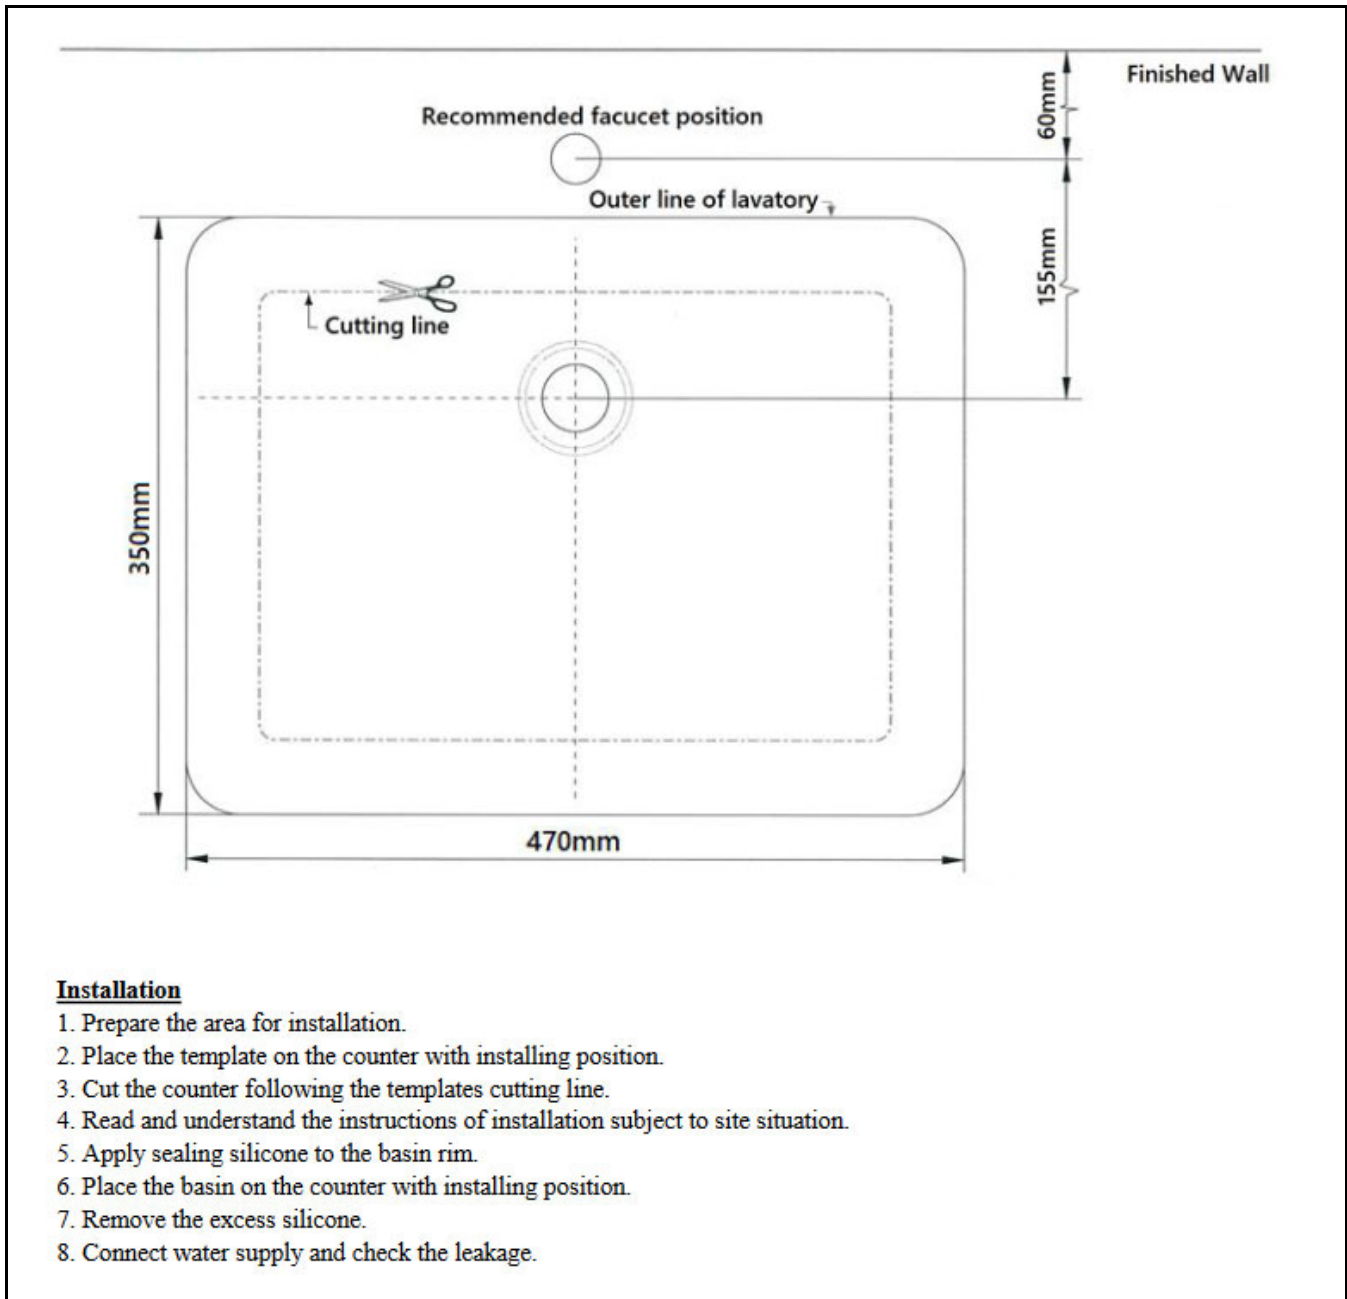

PROJECT		REF		REV	ITEM CODE	
LOCATION		DATE			PAGE	

SANITARY WARE SPECIFICATION SHEET

Item Descriptions	SODUN (PRC) Vitreous china under counter wash basin	Illustration/ Drawing
Model	KSE-0512.206	
Dimensions	L470 x W350 x H195 mm	
Manufacturer	SODUN(PRC)	
Source	Ka Shing Enterprises (H.K) Limited Mr. Ivan Lau / Mr. GilmanYuen	
Contact Tel/Fax	(852) 2628-0661 / (852) 2490-2700	
E-mail	kashing.project@gmail.com	
Website	www.kashingehk.com	

Note:

PROJECT		REF		REV	ITEM CODE	
LOCATION		DATE			PAGE	

SANITARY WARE SPECIFICATION SHEET

Note: