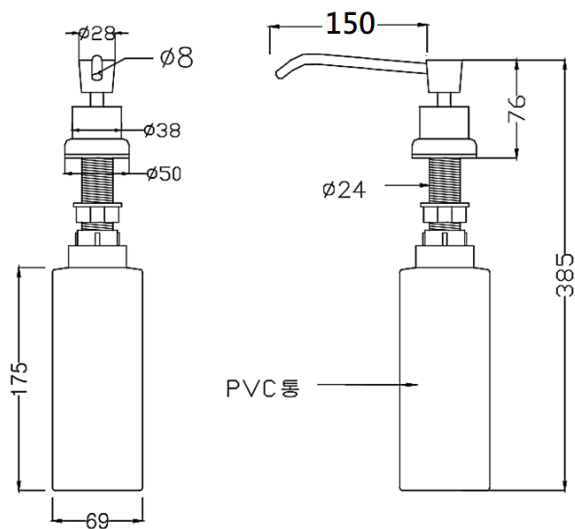

PROJECT		REF		REV	ITEM CODE	
LOCATION		DATE			PAGE	

SANITARY WARE SPECIFICATION SHEET

Item Descriptions	Bumhan (Korea) basin vanity top mounted liquid soap dispenser, 6" spout with 500cc bottle	<p>Illustration/ Drawing</p> 
Dimensions	Refer to drawing	
Capacity	500CC	
Model	BL-6.6-500	
Material	Plastic (Container) Brass Chrome Plated (Body)	
Manufacturer	Bumhan Industry Co., Ltd	
Source	Ka Shing Enterprises (H.K) Limited Mr. Ivan Lau / Mr. GilmanYuen	
Contact Tel/Fax	(852) 2628-0661 / (852) 2490-2700	
E-mail	project@kashingehk.com	
Website	www.kashingehk.com	