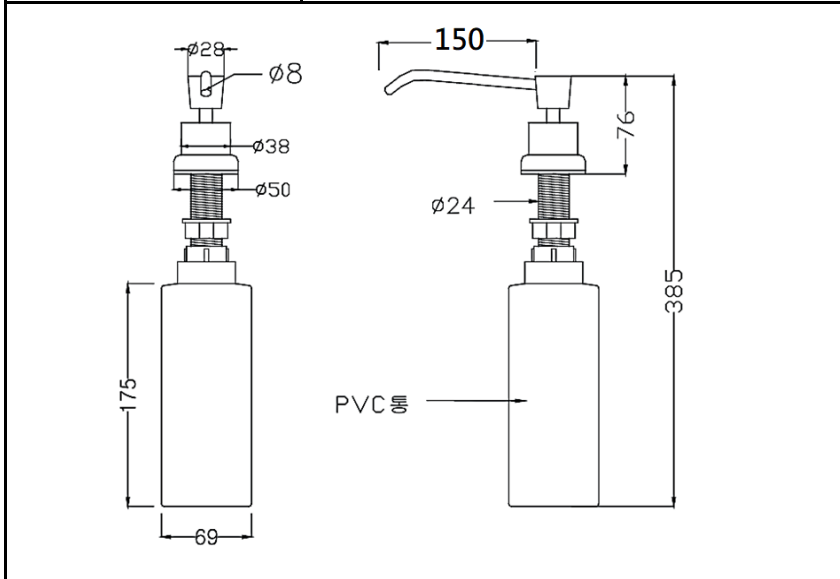

PROJECT		REF		REV	ITEM CODE	
LOCATION		DATE			PAGE	

SANITARY WARE SPECIFICATION SHEET

Item Descriptions	Bumhan (Korea) basin vanity top mounted liquid soap dispenser, 6" spout with 800cc bottle	<p>Illustration/ Drawing</p> 
Dimensions	Refer to drawing	
Capacity	500CC	
Model	BL-6.6-800	
Material	Plastic (Container) Brass Chrome Plated (Body)	
Manufacturer	Bumhan Industry Co., Ltd	
Source	Ka Shing Enterprises (H.K) Limited Mr. Ivan Lau / Mr. GilmanYuen	
Contact Tel/Fax	(852) 2628-0661 / (852) 2490-2700	
E-mail	project@kashingehk.com	
Website	www.kashingehk.com	