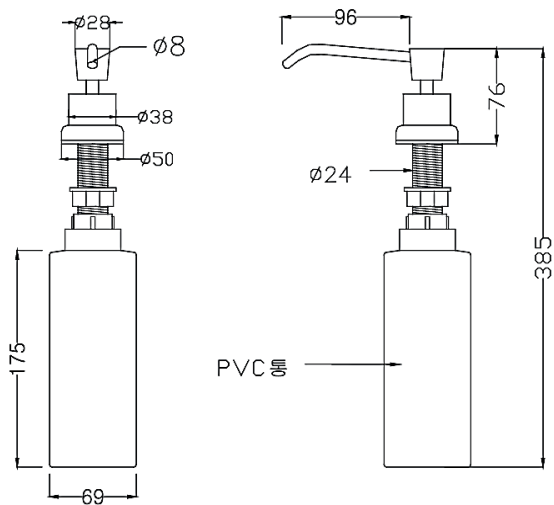

PROJECT		REF		REV	ITEM CODE	
LOCATION		DATE			PAGE	

SANITARY WARE SPECIFICATION SHEET

Item Descriptions	Bumhan (Korea) basin vanity top mounted liquid soap dispenser, 4" spout with 800cc bottle	<p>Illustration/ Drawing</p> 
Dimensions	Refer to drawing	
Capacity	800CC	
Model	BL-06-800	
Material	Plastic (Container) Brass Chrome Plated (Body)	
Manufacturer	Bumhan Industry Co., Ltd	
Source	Ka Shing Enterprises (H.K) Limited Mr. Ivan Lau / Mr. Gilman Yuen	
Contact Tel/Fax	(852) 2628-0661 / (852) 2490-2700	
E-mail	project@kashingehk.com	
Website	www.kashingehk.com	