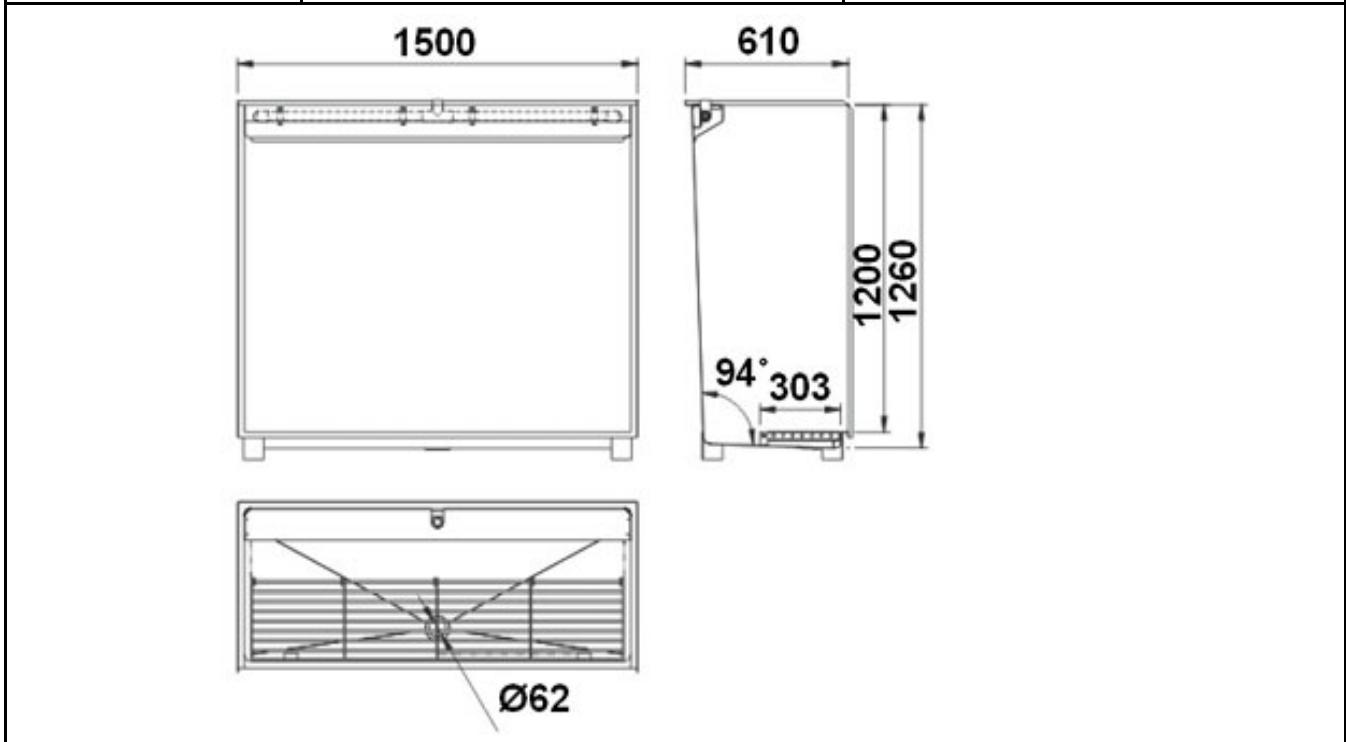

PROJECT		REF		REV	ITEM CODE	
LOCATION		DATE			PAGE	

SANITARY WARE SPECIFICATION SHEET

Item Descriptions	Casatino (PRC) Stainless steel slab urinal	Illustration/ Drawing
Dimensions	L1500 x W330 x H1260 mm	<p align="center">Tailor made</p> 
Model	KSE0202.200	
Finish	Stainless Steel 304/316	
Manufacturer	CASATINO (PRC)	
Source	Ka Shing Enterprises (H.K) Limited Mr. Ivan Lau / Mr. GilmanYuen	
Contact Tel/Fax	(852) 2628-0661 / (852) 2490-2700	
E-mail	project@kashingehk.com	
Website	www.kashingehk.com	