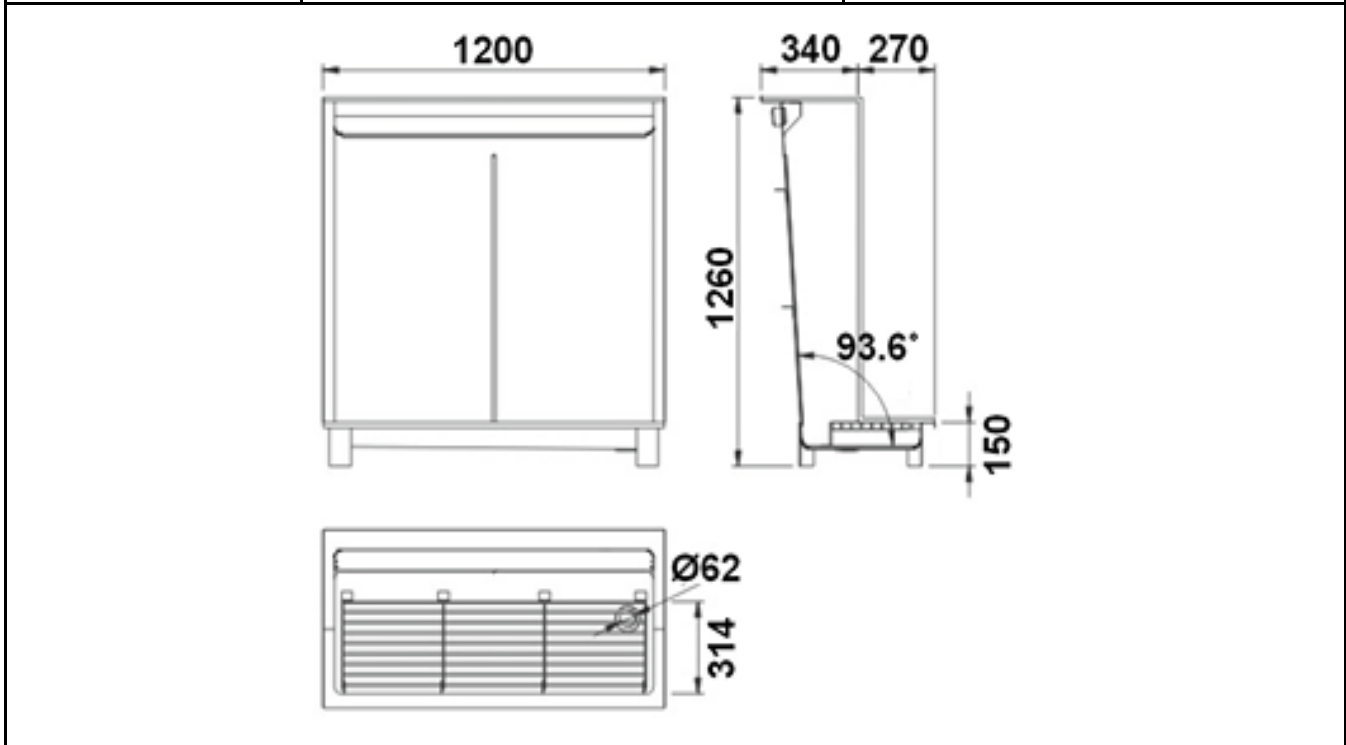

PROJECT		REF		REV	ITEM CODE	
LOCATION		DATE			PAGE	

SANITARY WARE SPECIFICATION SHEET

Item Descriptions	Casatino (PRC) Stainless steel slab urinal	Illustration/ Drawing
Dimensions	L1200 x W610 x H1260 mm	<p align="center">Tailor made</p> 
Model	KSE0203.200	
Finish	Stainless Steel 304/316	
Manufacturer	CASATINO (PRC)	
Source	Ka Shing Enterprises (H.K) Limited Mr. Ivan Lau / Mr. Gilman Yuen	
Contact Tel/Fax	(852) 2628-0661 / (852) 2490-2700	
E-mail	project@kashingehk.com	
Website	www.kashingehk.com	