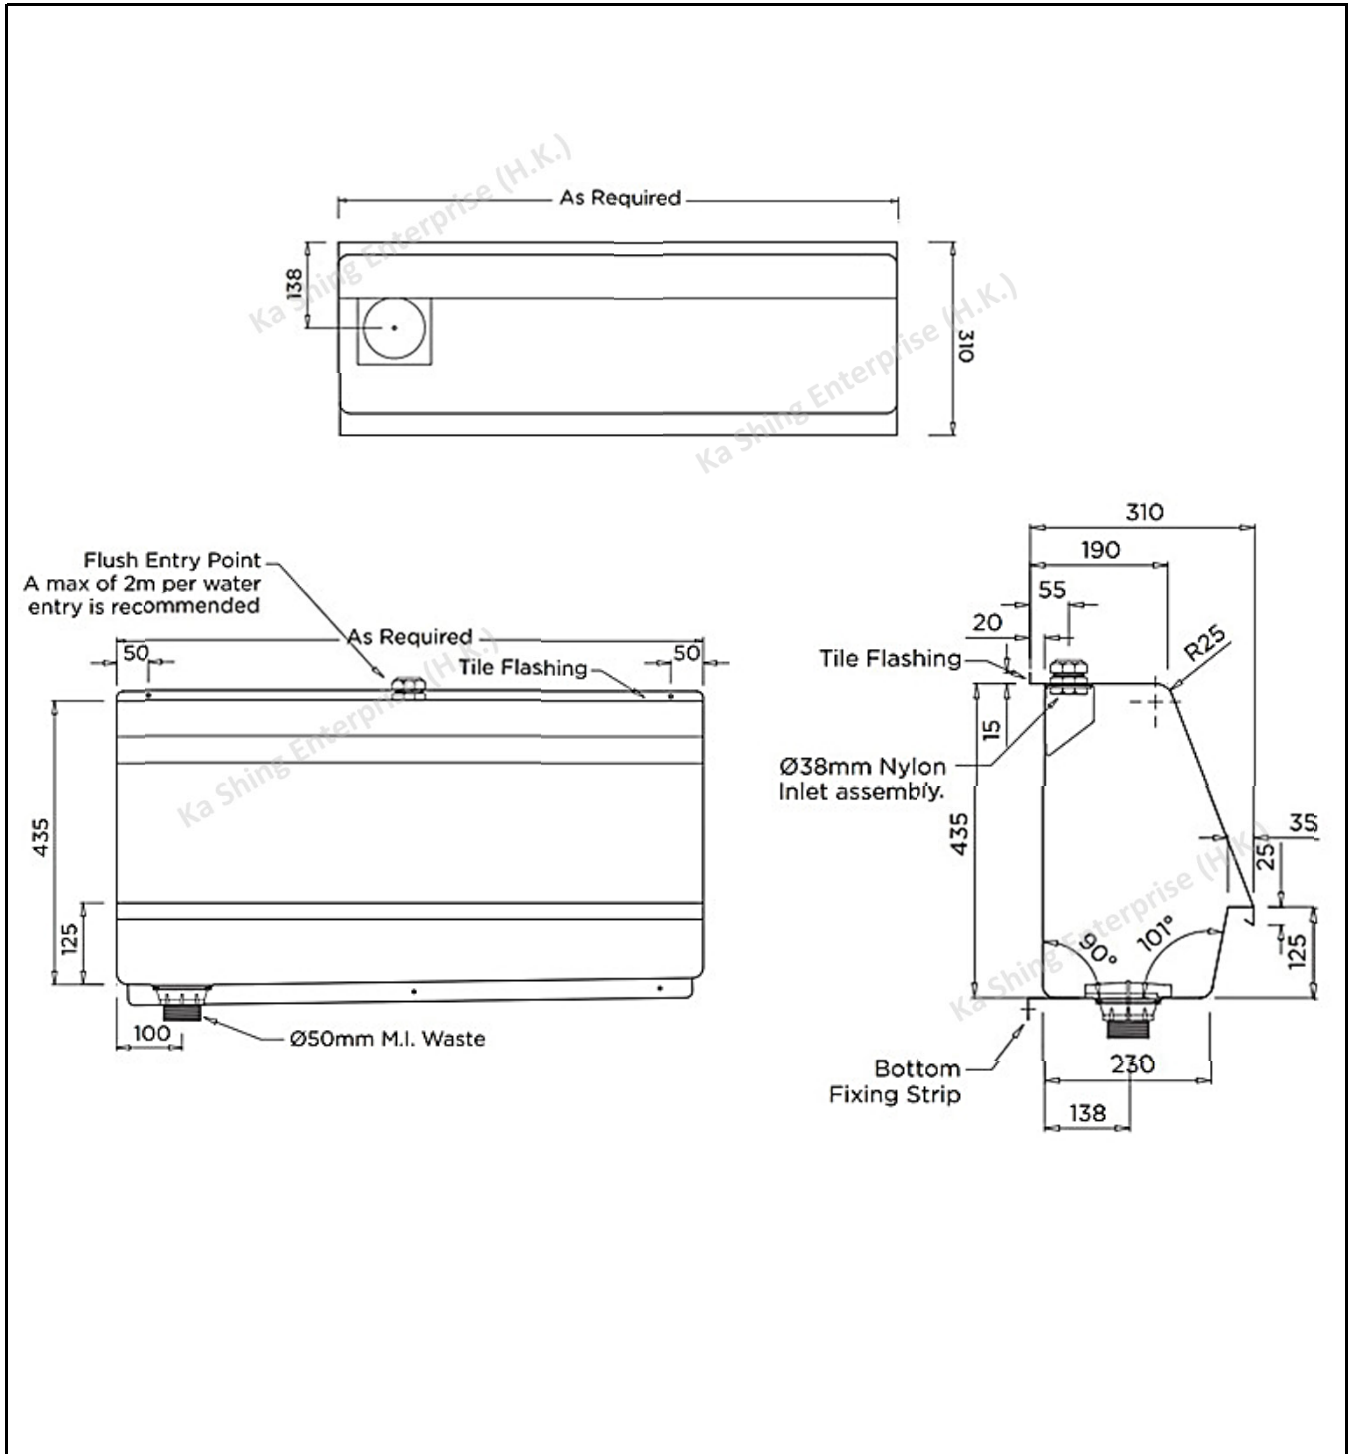

PROJECT		REF		REV	ITEM CODE	
LOCATION		DATE			PAGE	

SANITARY WARE SPECIFICATION SHEET

Item Descriptions	Casatino (PRC) 1.2mm stainless steel in grade 316 & satin finish wall hung urinal	Illustration/ Drawing
Dimensions	Refer to drawing	<p>Tailor made</p>  <p>(Imagereference only)</p>
Model	KSE0215.200	
Finish	Stainless Steel Grade 316	
Manufacturer	CASATINO (PRC)	
Source	Ka Shing Enterprises (H.K.) Limited Mr. Ivan Lau / Mr. GilmanYuen	
Contact Tel/Fax	(852) 2628-0661 / (852) 2490-2700	
E-mail	project@kashingehk.com	
Website	www.kashingehk.com	

Note: Tailor-made sizes can be specified.

* All information of the above is for the reference only. No prior notice is made if any changes.

PROJECT		REF		REV	ITEM CODE	
LOCATION		DATE			PAGE	

SANITARY WARE SPECIFICATION SHEET