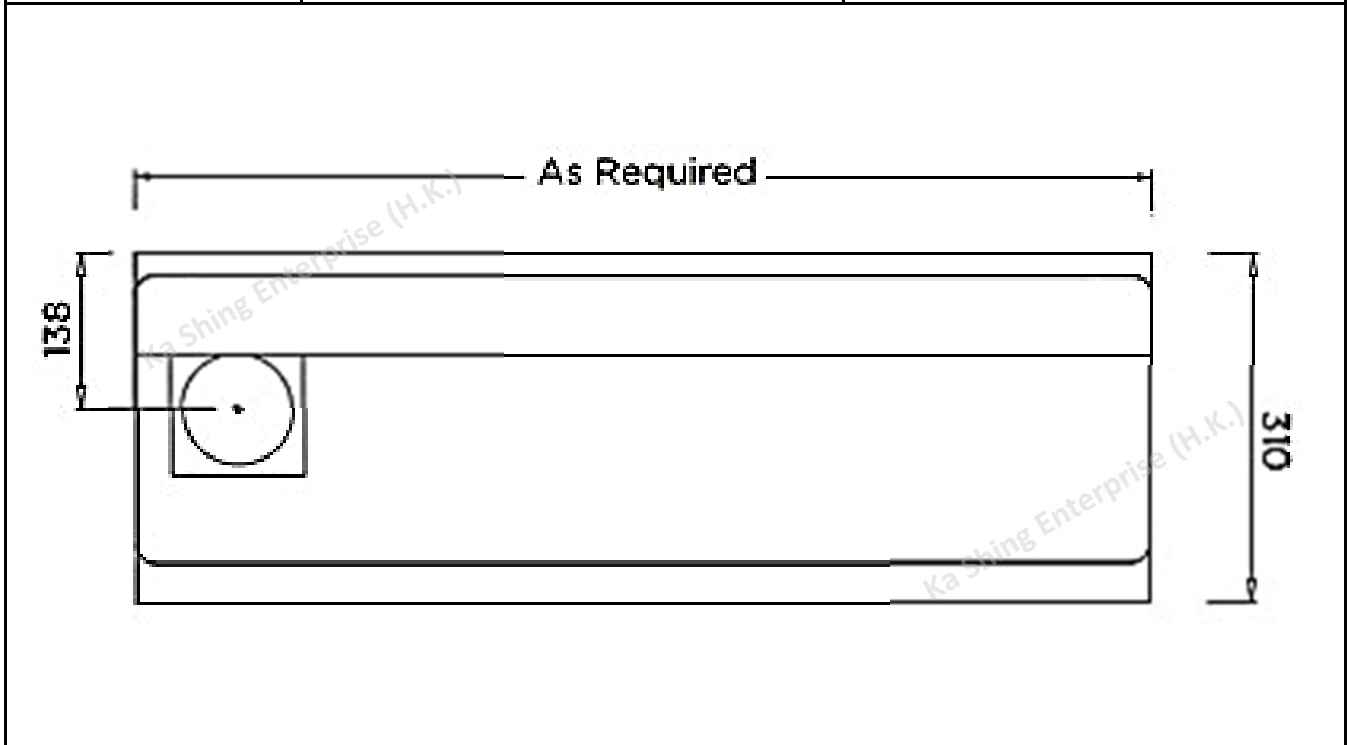

PROJECT		REF		REV	ITEM CODE	
LOCATION		DATE			PAGE	

SANITARY WARE SPECIFICATION SHEET

Item Descriptions	Casatino (PRC) 1.2mm stainless steel in grade 316 & satin finish wall hung urinal	Illustration/ Drawing
Dimensions	Refer to drawing	<p>Tailor made</p>  <p>(Imagereference only)</p>
Model	KSE0215.200	
Finish	Stainless Steel Grade 316	
Manufacturer	CASATINO (PRC)	
Source	Ka Shing Enterprises (H.K.) Limited Mr. Ivan Lau / Mr. GilmanYuen	
Contact Tel/Fax	(852) 2628-0661 / (852) 2490-2700	
E-mail	project@kashingehk.com	
Website	www.kashingehk.com	

Note: Tailor-made sizes can be specified.

* All information of the above is for the reference only. No prior notice is made if any changes.

PROJECT		REF		REV	ITEM CODE	
LOCATION		DATE			PAGE	

SANITARY WARE SPECIFICATION SHEET