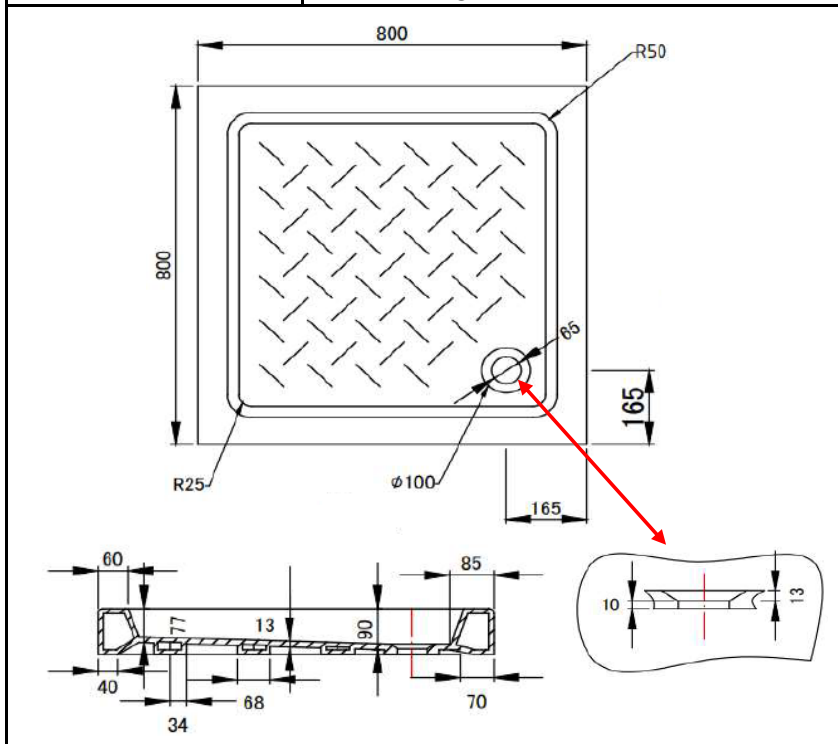

PROJECT		REF		REV	ITEM CODE	
LOCATION		DATE			PAGE	

**SANITARY WARE SPECIFICATION SHEET**

Item Descriptions	Casatino (PRC) Vitreous china square shower tray	<p>Illustration/ Drawing</p>
Dimensions	L800 x W800 x H100 mm	
Model	KSE0300.400	
Finish	Vitreous China	
Manufacturer	CASATINO (PRC)	
Source	Ka Shing Enterprises (H.K) Limited Mr. Ivan Lau / Mr. GilmanYuen	
Contact Tel/Fax	(852) 2628-0661 / (852) 2490-2700	
E-mail	project@kashingehk.com	
Website	www.kashingehk.com	

Basic Information:	
Model No.:	<b>800*800*100</b>
Tray Shape:	Rectangular
Tray Material:	Ceramic
Shower Mode:	Combination Shower
Product Description:	
Size:	<b>800*800*100</b>
Quality Standard:	As per EN14527
Packing:	Pallets

### SANITARY WARE SPECIFICATION SHEET

**A1 Product installation**

Mini 3mm

**A2**

**A3**

**A4**

**A5**

1