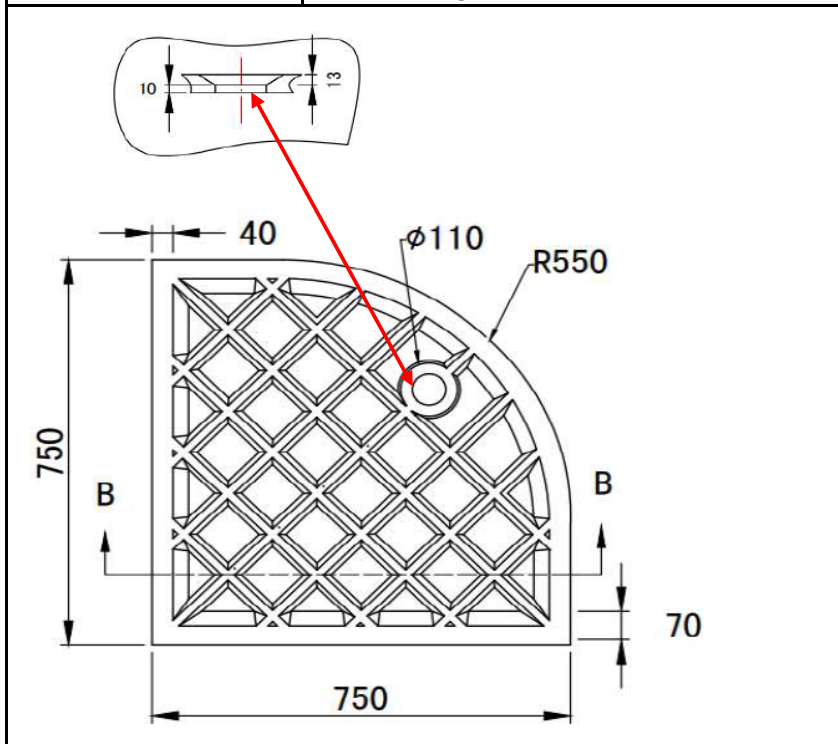

PROJECT		REF		REV	ITEM CODE	
LOCATION		DATE			PAGE	

SANITARY WARE SPECIFICATION SHEET

Item Descriptions	Casatino (PRC) Vitreous china shower tray	Illustration/ Drawing
Dimensions	L750 x W750 x H100 mm	
Model	KSE0306.400	
Finish	Vitreous China	
Manufacturer	CASATINO (PRC)	
Source	Ka Shing Enterprises (H.K.) Limited Mr. Ivan Lau / Mr. Gilman Yuen	
Contact Tel/Fax	(852) 2628-0661 / (852) 2490-2700	
E-mail	project@kashingehk.com	
Website	www.kashingehk.com	

Basic Information:	
Model No.:	750*750*100
Tray Shape:	Rectangular
Tray Material:	Ceramic
Shower Mode:	Combination Shower
Product Description:	750*750*100
Size:	
Quality Standard:	As per EN14527
Packing:	Pallets