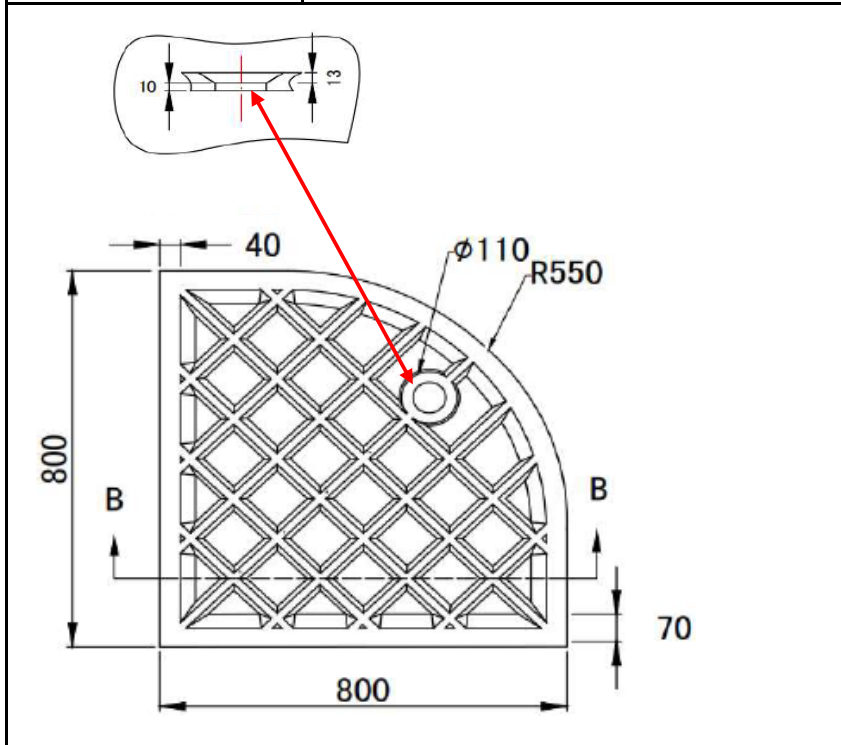

PROJECT		REF		REV	ITEM CODE	
LOCATION		DATE			PAGE	

**SANITARY WARE SPECIFICATION SHEET**

Item Descriptions	Casatino (PRC) Vitreous china shower tray	Illustration/ Drawing
Dimensions	L800 x W800 x H100 mm	
Model	KSE0307.400	
Finish	Vitreous China	
Manufacturer	CASATINO (PRC)	
Source	Ka Shing Enterprises (H.K.) Limited Mr. Ivan Lau / Mr. Gilman Yuen	
Contact Tel/Fax	(852) 2628-0661 / (852) 2490-2700	
E-mail Website	project@kashingehk.com www.kashingehk.com	

Basic Information:	
Model No.:	800*800*100
Tray Shape:	Rectangular
Tray Material:	Ceramic
Shower Mode:	Combination Shower
Product Description:	800*800*100
Size:	
Quality Standard:	As per EN14527
Packing:	Pallets