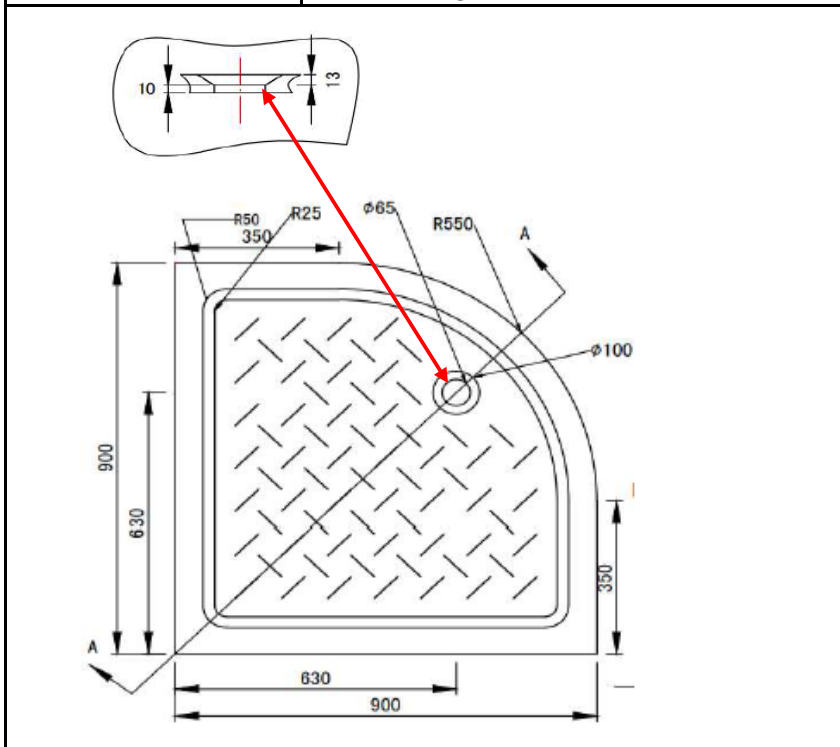

PROJECT		REF		REV	ITEM CODE	
LOCATION		DATE			PAGE	

SANITARY WARE SPECIFICATION SHEET

Item Descriptions	Casatino (PRC) Vitreous china shower tray	Illustration/ Drawing
Dimensions	L900 x W900 x H100 mm	
Model	KSE0308.400	
Finish	Vitreous China	
Manufacturer	CASATINO (PRC)	
Source	Ka Shing Enterprises (H.K.) Limited Mr. Ivan Lau / Mr. Gilman Yuen	
Contact Tel/Fax	(852) 2628-0661 / (852) 2490-2700	
E-mail	project@kashingehk.com	
Website	www.kashingehk.com	

Basic Information:	
Model No.:	900*900*100
Tray Shape:	Rectangular
Tray Material:	Ceramic
Shower Mode:	Combination Shower
Product Description:	900*900*100
Size:	
Quality Standard:	As per EN14527
Packing:	Pallets