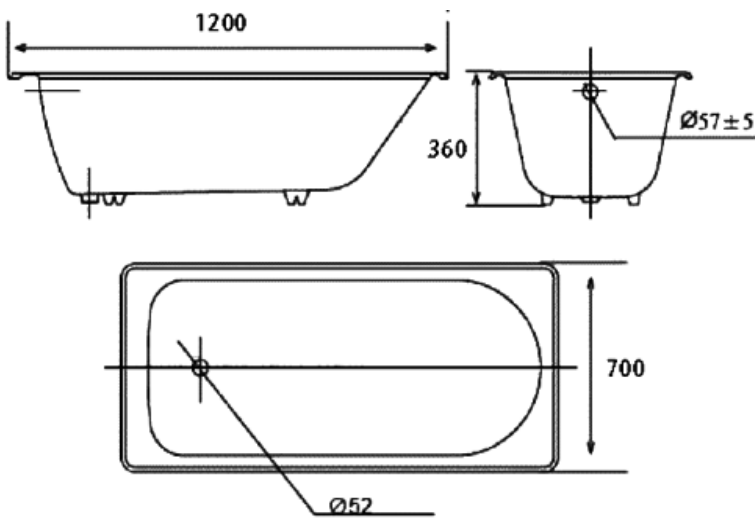

PROJECT		REF		REV	ITEM CODE	
LOCATION		DATE			PAGE	

**SANITARY WARE SPECIFICATION SHEET**

Item Descriptions	Casatino (PRC) Cast iron bathtub with anti-slip surface	Illustration/ Drawing  
Dimensions	L1200 x W700 x H360 mm	
Model	KSE0701.400	
Finish	Cast Iron	
Manufacturer	CASATINO (PRC)	
Source	Ka Shing Enterprises (H.K) Limited Mr. Ivan Lau / Mr. GilmanYuen	
Contact Tel/Fax	(852) 2628-0661 / (852) 2490-2700	
E-mail	project@kashingehk.com	
Website	www.kashingehk.com	