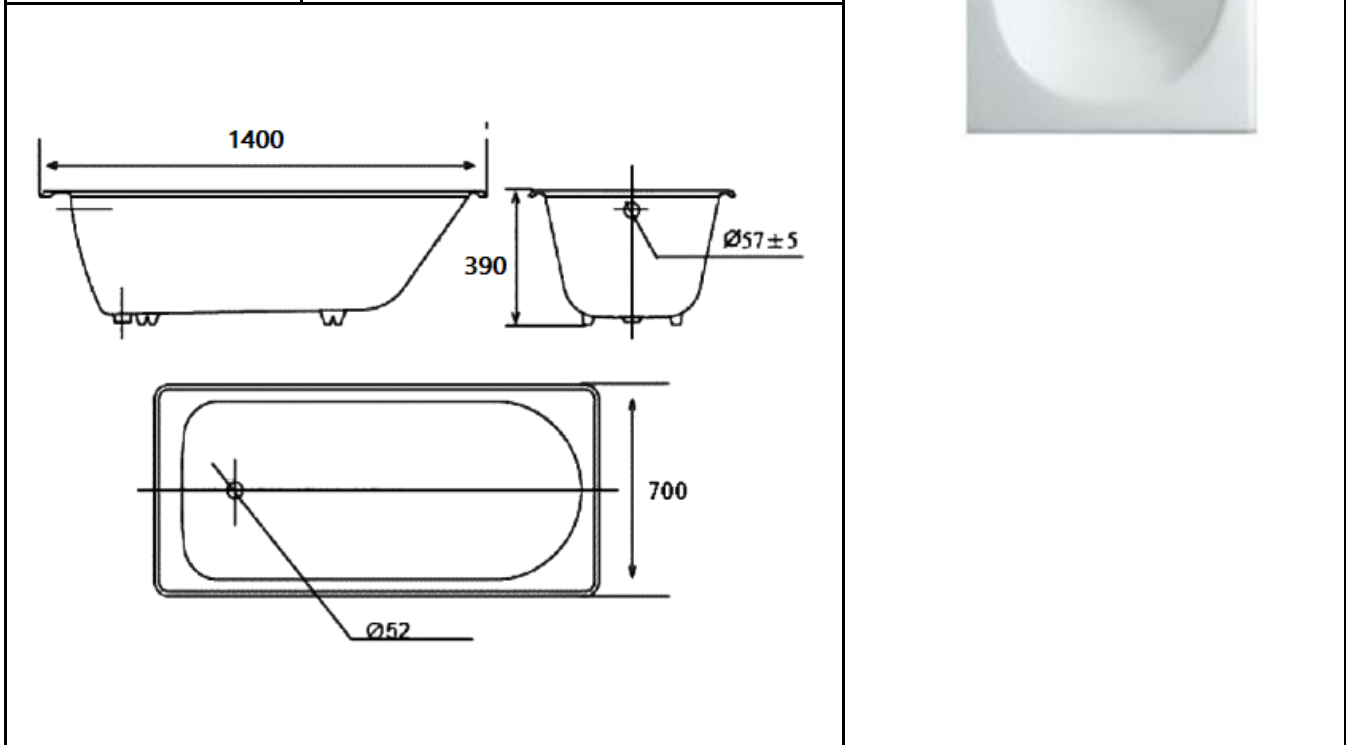

PROJECT		REF		REV	ITEM CODE	
LOCATION		DATE			PAGE	

SANITARY WARE SPECIFICATION SHEET

Item Descriptions	Casatino (PRC) Cast iron bathtub with anti-slip surface	Illustration/ Drawing 
Dimensions	L1400 x W700 x H360 mm	
Model	KSE0702.400	
Finish	Cast Iron	
Manufacturer	CASATINO (PRC)	
Source	Ka Shing Enterprises (H.K) Limited Mr. Ivan Lau / Mr. GilmanYuen	
Contact Tel/Fax	(852) 2628-0661 / (852) 2490-2700	
E-mail	project@kashingehk.com	
Website	www.kashingehk.com	