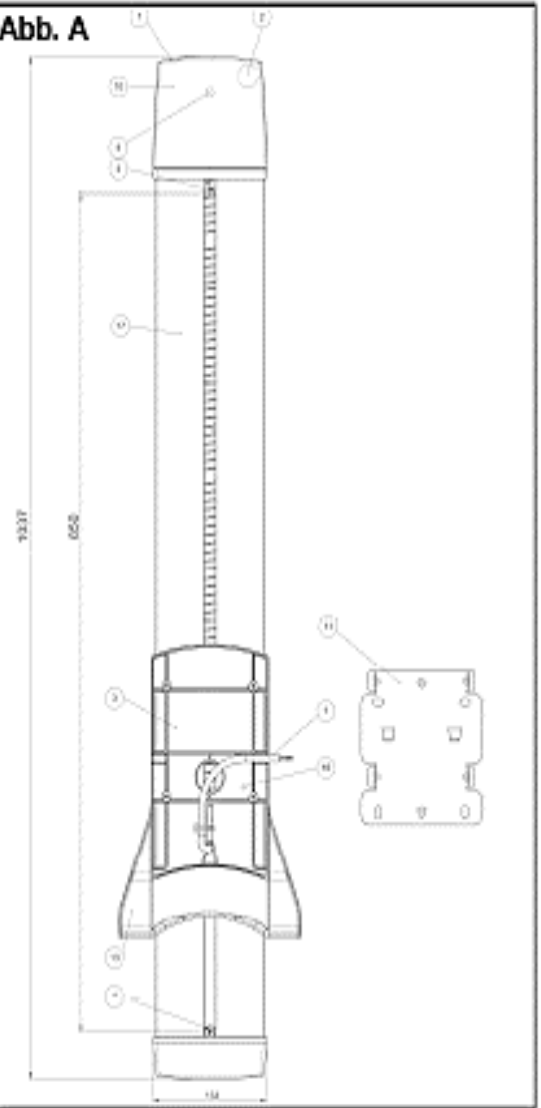

High speed
Rapid and impressive drying results in 17 seconds

Safety
Sensor controlled safety switch-off and temperature limiter

Nozzle outlet
Ergonomically aligned

Abb. A

Abb. A

Abb. B

Abb. C