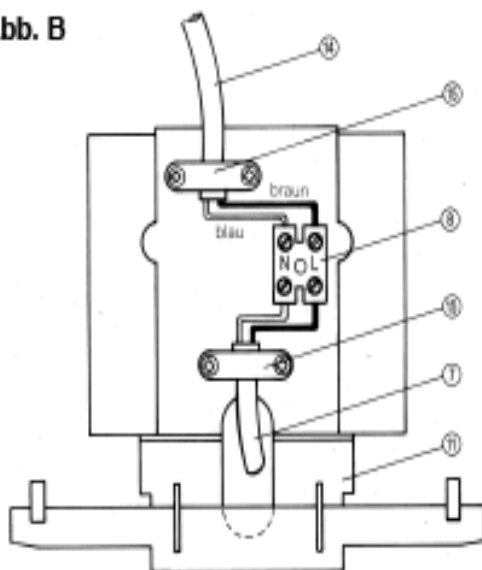

High speed
Rapid and impressive drying results in 17 seconds

Safety
Sensor controlled safety switch-off and temperature limiter

Nozzle outlet
Ergonomically aligned

Abb. A

Abb. A

Abb. B

Abb. C