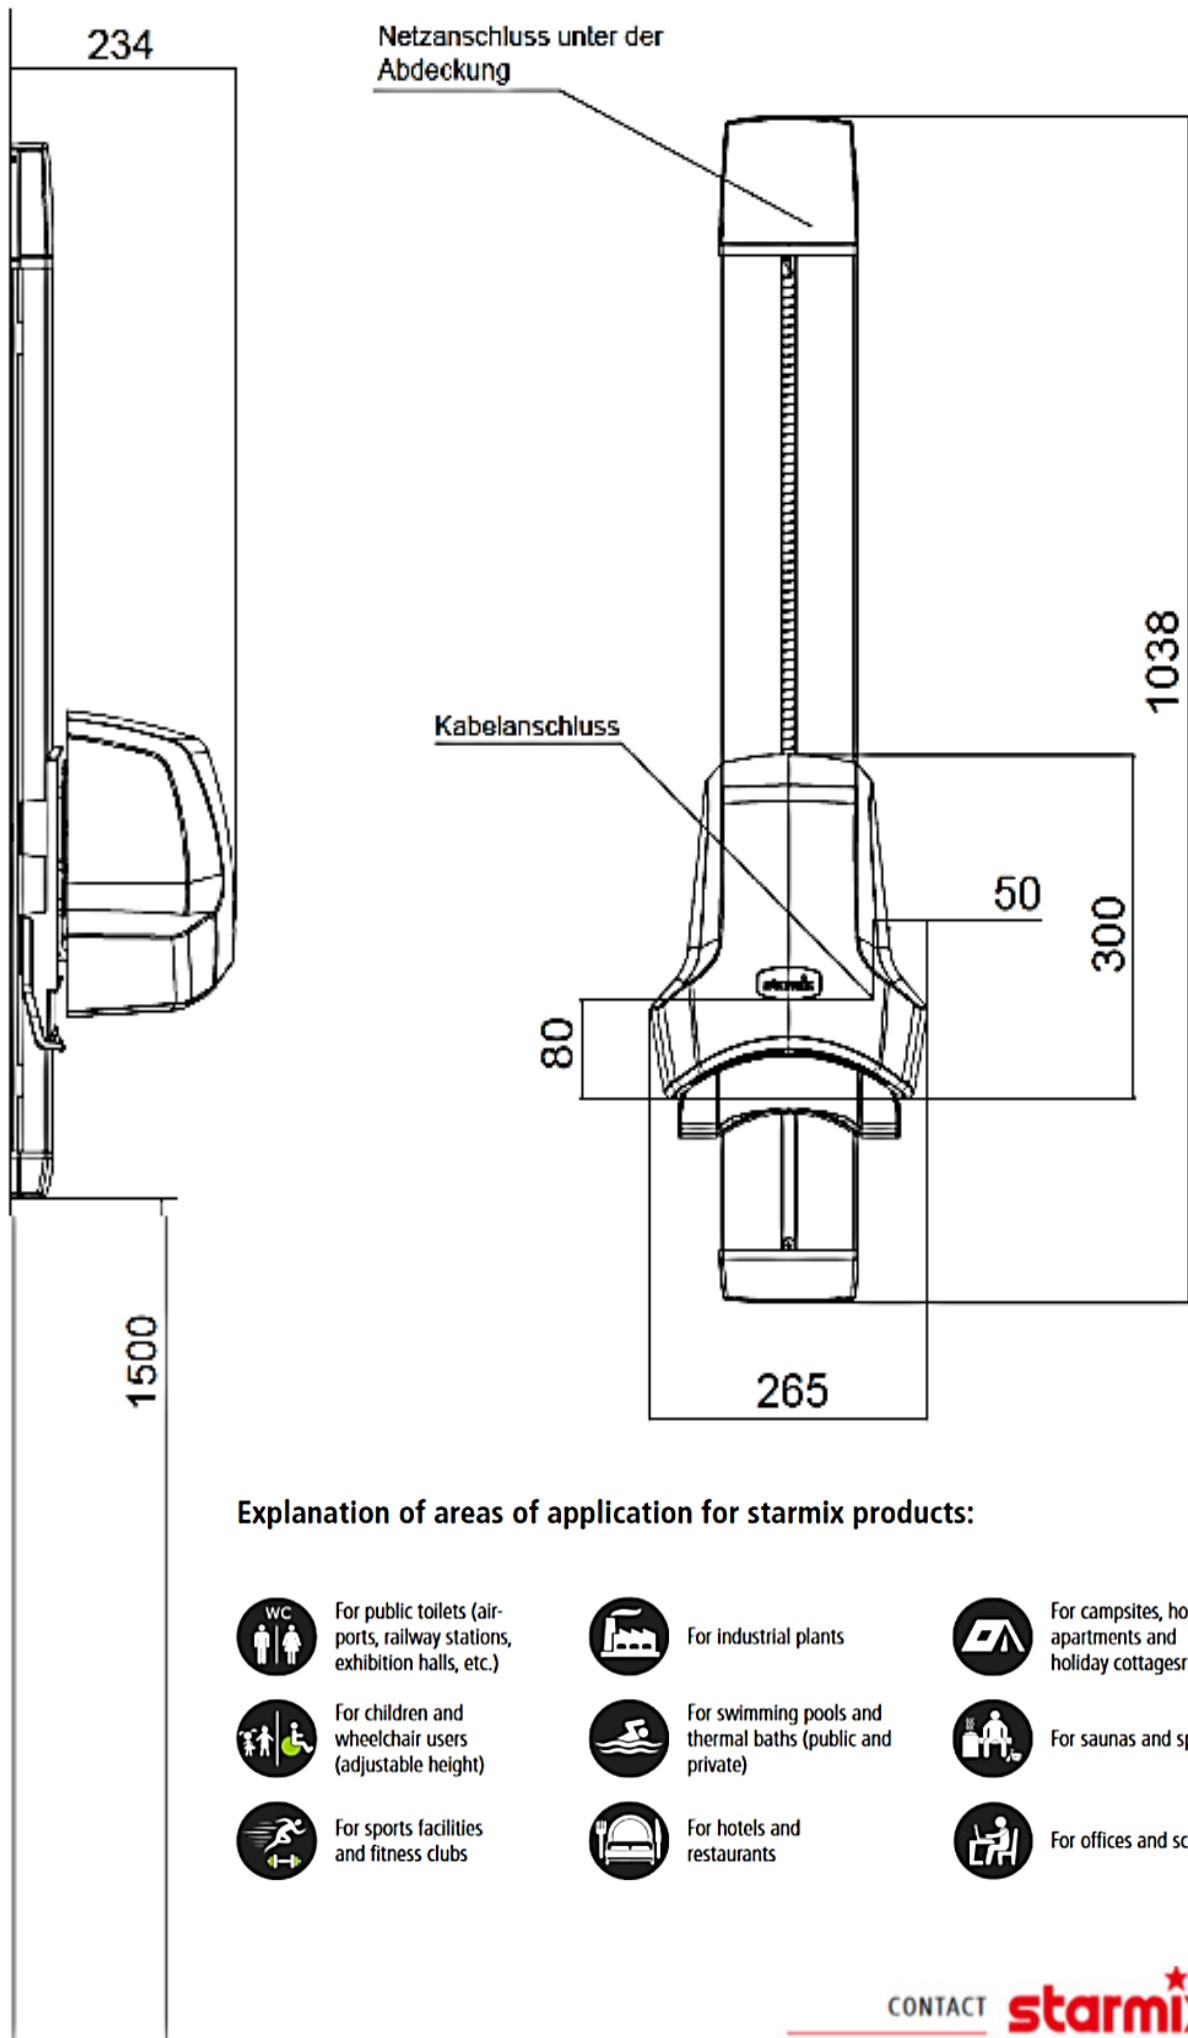

Flat slide construction with weight compensation and integrated, concealed mains connection box. The hair dryer must be ordered separately. Adjustment range 55 cm, without intervals. Suitable for hair dryer TH-C1.

High speed
Rapid and impressive drying results in 17 seconds

Safety
Sensor controlled safety switch-off and temperature limiter

Nozzle outlet
Ergonomically aligned

Abb. A

Abb. A

Abb. B

Abb. C