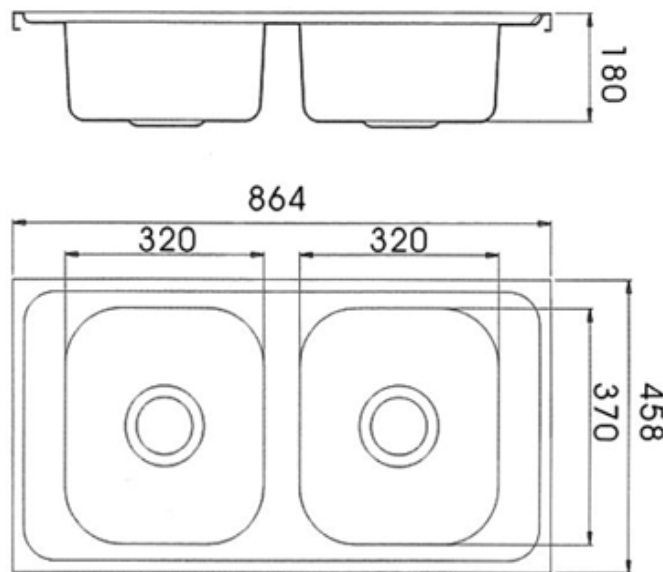

| | | | | | | |
|----------|--|------|--|-----|-----------|--|
| PROJECT | | REF | | REV | ITEM CODE | |
| LOCATION | | DATE | | | PAGE | |

SANITARY WARE SPECIFICATION SHEET

| | | |
|-------------------|---|--|
| Item Descriptions | Global (PRC) 304 Stainless steel double bowls insert lay-on sink with waste fittings | <p>Illustration/ Drawing</p>  |
| Dimensions | L864 x W458 x H180 mm (Overall) L320 x W370 x H180 mm (Large) L320 x W370 x H180 mm (Small) | |
| Model | L3003 | |
| Material | Stainless Steel 304 | |
| Manufacturer | Global (PRC) | |
| Source | Ka Shing Enterprises (H.K) Limited Mr. Ivan Lau / Mr. GilmanYuen | |
| Contact Tel/Fax | (852) 2628-0661 / (852) 2490-2700 | |
| E-mail | project@kashingehk.com | |
| Website | www.kashingehk.com | |