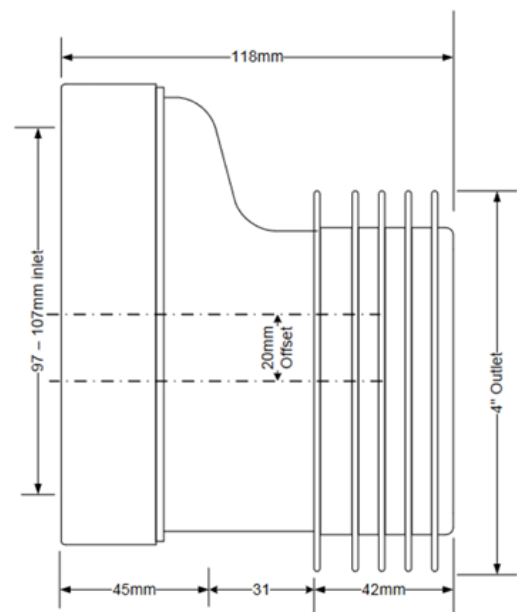

## SANITARY WARE SPECIFICATION SHEET

Item Descriptions	McAlpine (UK) Offset 20mm WC Connector	Illustration/ Drawing
Dimensions	Refer to drawing	
Model	WC-CON4	
Material/ Finish	White Finish	
Manufacturer	McAlpine (UK)	
Source	Ka Shing Enterprises (H.K) Limited Mr. Ivan Lau / Mr. GilmanYuen	
Contact Tel/Fax	(852) 2628-0661 / (852) 2490-2700	
E-mail	project@kashingehk.com	
Website	www.kashingehk.com	

### 97-107mm Inlet x 4"/110mm Outlet with 20mm Offset Rigid WC Connector

- Outlet fits 4"/110mm inside diameter of PVC-U and cast iron soil pipe
- 97-107mm Inlet suits all pan spigots
- Adjustable Length
- Complies with BS 5627:1984 and DIN 1389:2015-12
- Manufactured in Polypropylene