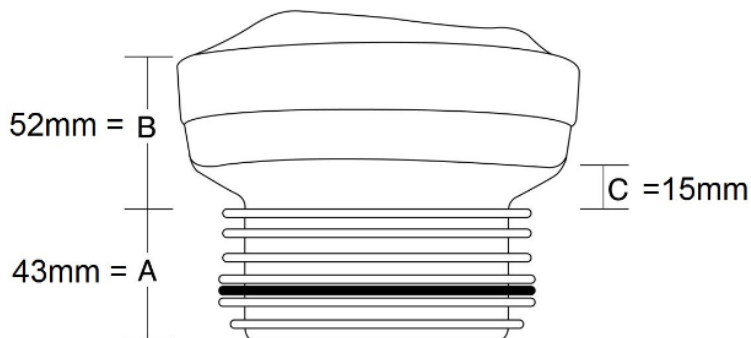

## SANITARY WARE SPECIFICATION SHEET

Item Descriptions	Multikwik (UK ) watercloset offset outlet connector	
Connector	Straight	
Model	MKS2	
Material/ Finish	Plastic/ White	
Manufacturer	Hunter Plastics Ltd.	
Source	Ka Shing Enterprises (H.K) Limited Mr. Ivan Lau / Mr. GilmanYuen	
Contact Tel/Fax	(852) 2628-0661 / (852) 2490-2700	
E-mail	project@kashingehk.com	
Website	www.kashingehk.com	

## MULTIKWIK - MKS2 - Straight WC Connectors

WC Spigot outer diameter : 97-108mm  
 Soil pipe inner diameter: 99-105mm.  
 This connector is for new style pans only

Note:

\* All information of the above is for reference only. No prior notice is made if any changes.