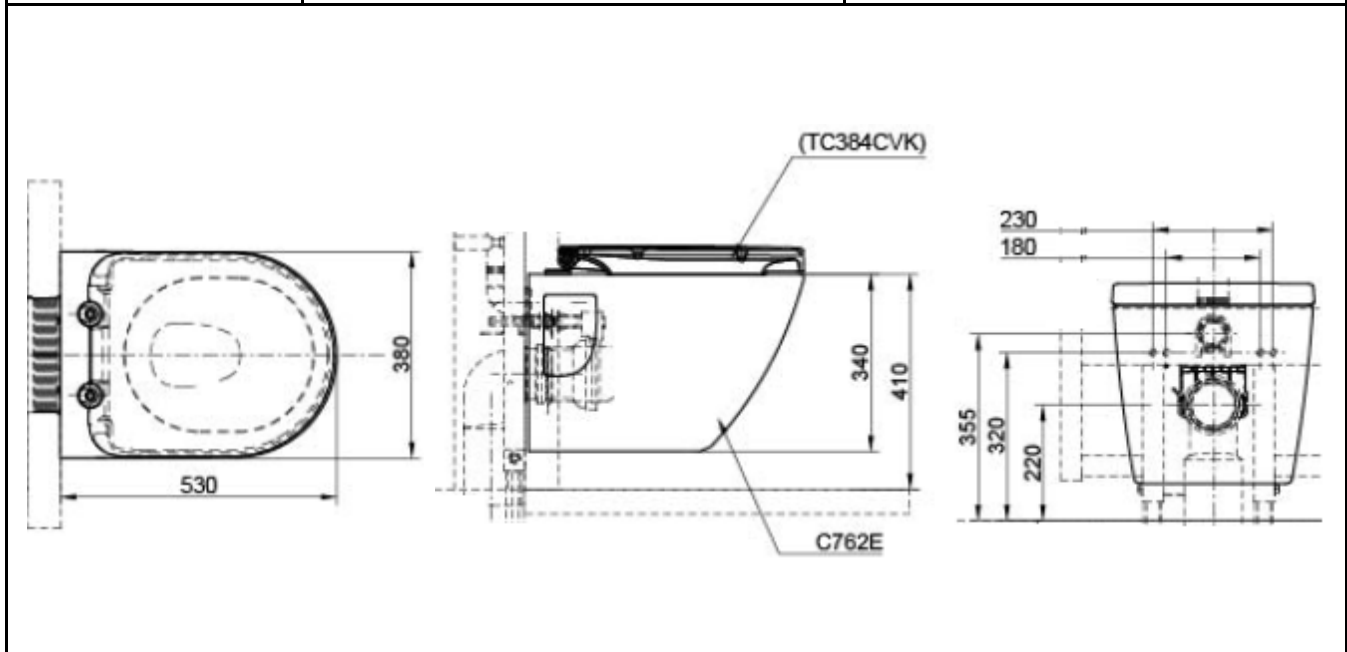

PROJECT		REF		REV	ITEM CODE	
LOCATION		DATE			PAGE	

SANITARY WARE SPECIFICATION SHEET

Item Descriptions	TO TO (Japan) Vitreous china wall hung TORNADO FLUSH watercloset with soft-closing seat & cover; CEFIONTECT technology: super smooth, ion barrier glazing for a clean toilet bowl with RIMLESS DESIGN ;nominated flow rate 3.1/4.6 LPF in WELS Grade 1; Registration No.: WC 21-0210	<p>Illustration/ Drawing</p>  
Dimensions	530W x 380D x 340H mm	
Model	C762E	
Materials / Colour	Vitreous China / White	
Manufacturer	TO TO (Vietnam)	
Source	Ka Shing Enterprises (H.K) Limited Mr. Ivan Lau / Mr. GilmanYuen	
Contact Tel/Fax	(852) 2628-0661 / (852) 2490-2700	
E-mail	project@kashingehk.com	
Website	www.kashingehk.com	

茲證明
This is to certify that

將下列水廁在本計劃內註冊：
has registered the following water closet under this scheme:

牌子 / Brand	: TOTO
型號 / Model	: C762E
種類 / Category	: Water Closet Pan
原產地 / Country or Region Origin	: Vietnam

在用水效益標籤上展示的標誌 <i>Symbolic Presentation on the Water Efficiency Label</i>	:  滴水點 <i>Water droplet(s)</i>
用水效益級別 <i>Water Efficiency Grade</i>	: 1
全沖水量 <i>Water Flush Volume (Full)</i>	: 4.6 公升/沖廁 <i>litres/flush</i>
低沖水量 <i>Water Flush Volume (Reduced)</i>	: 3.1 公升/沖廁 <i>litres/flush</i>