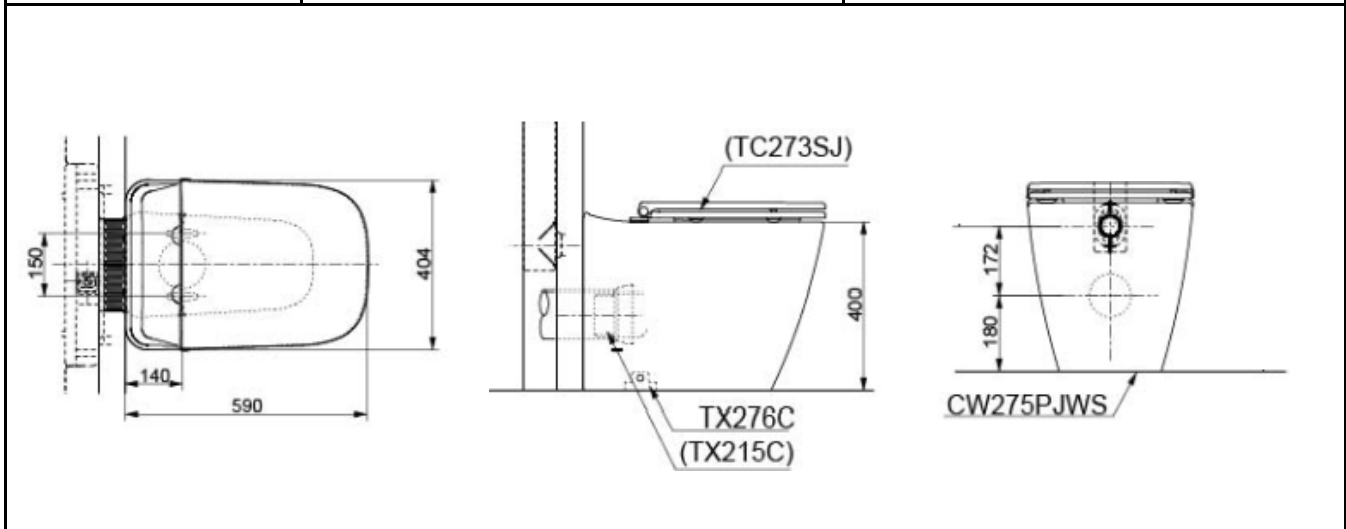

PROJECT		REF		REV	ITEM CODE	
LOCATION		DATE			PAGE	

SANITARY WARE SPECIFICATION SHEET

Item Descriptions	TO TO (Japan) Vitreous china back-to-wall TORNADO FLUSH watercloset with soft-closing seat & cover; CEFIONTECT technology : super smooth, ion barrier glazing for a clean toilet bowl with RIMLESS DESIGN ;nominated flow rate 3.1/4.7 LPF in WELS Grade 1 ; Registration No.: WC 21-0207	Illustration/ Drawing
Dimensions	W404 x D590 x H400 mm	
Model	CW275PJ	
Materials / Colour	Vitreous China / White	
Manufacturer	TO TO (Japan)	
Source	Ka Shing Enterprises (H.K) Limited Mr. Ivan Lau / Mr. Gilman Yuen	
Contact Tel/Fax	(852) 2628-0661 / (852) 2490-2700	
E-mail	project@kashingehk.com	
Website	www.kashingehk.com	

Note:

* All information of the above is for the reference only. No prior notice is made if any changes.

註冊號碼 (Registration No.): WC 21-0207

自願參與用水效益標籤計劃 - 水廁
Voluntary Water Efficiency Labelling Scheme - Water Closets

Certificate of Registration
註冊證書

茲證明
This is to certify that

將下列水廁在本計劃內註冊：
has registered the following water closet under this scheme :

牌 子 / Brand	: TOTO
型 號 / Model	: CW275PJ
種 類 / Category	: Water Closet Pan
原 產 地 / Country or Region Origin	: Indonesia

在用水效益標籤上展示的標誌 <i>Symbolic Presentation on the Water Efficiency Label</i>	:  滴水點 <i>Water droplet(s)</i>
用水效益級別 <i>Water Efficiency Grade</i>	: 1
全沖水量 <i>Water Flush Volume (Full)</i>	: 4.7 公升/沖廁 <i>litres/flush</i>
低沖水量 <i>Water Flush Volume (Reduced)</i>	: 3.1 公升/沖廁 <i>litres/flush</i>