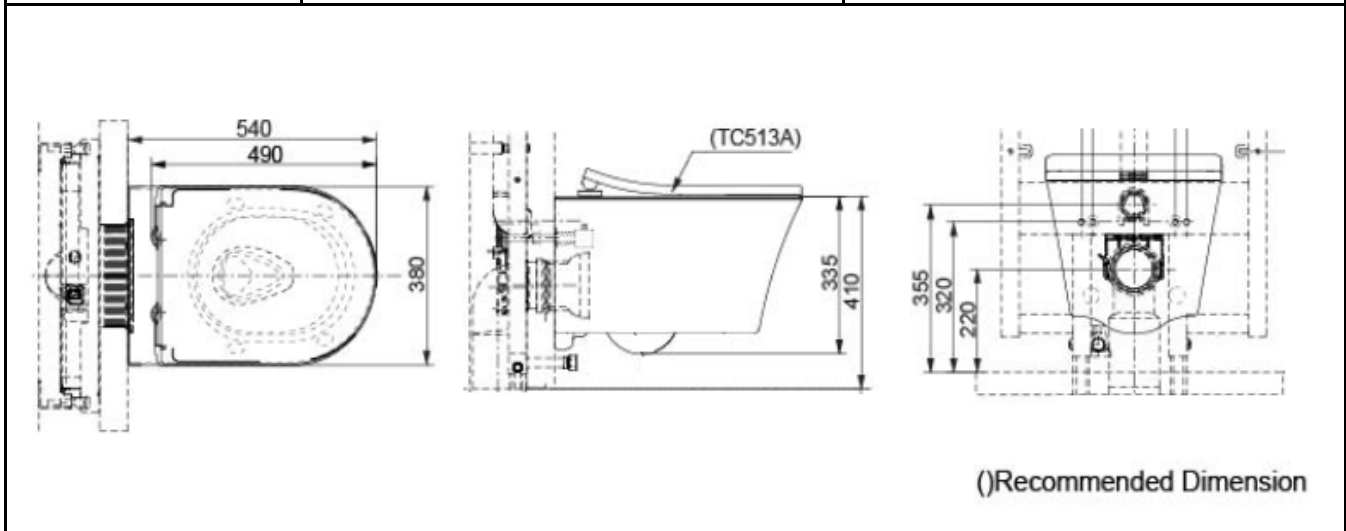

PROJECT		REF		REV	ITEM CODE	
LOCATION		DATE			PAGE	

SANITARY WARE SPECIFICATION SHEET

Item Descriptions	TO TO (Japan) Vitreous china wall hung TORNADO FLUSH watercloset with soft-closing seat & cover; CEFIONTECT technology : super smooth, ion barrier glazing for a clean toilet bowl with RIMLESS DESIGN ;nominated flow rate 3.1/4.7 LPF in WELS Grade 1 ; Registration No.: WC 21-0289	<p>Illustration/ Drawing</p>
Dimensions	W540 x D380 x H355 mm	
Model	CW553A	
Materials / Colour	Vitreous China / White	
Manufacturer	TO TO (Japan)	
Source	Ka Shing Enterprises (H.K) Limited Mr. Ivan Lau / Mr. Gilman Yuen	
Contact Tel/Fax E-mail Website	(852) 2628-0661 / (852) 2490-2700 project@kashingehk.com www.kashingehk.com	

Note:

* All information of the above is for the reference only. No prior notice is made if any changes.

註冊號碼 (Registration No.): WC 21-0289

自願參與用水效益標籤計劃 - 水廁
Voluntary Water Efficiency Labelling Scheme - Water Closets

Certificate of Registration 註冊證書

茲證明
This is to certify that

將下列水廁在本計劃內註冊：
has registered the following water closet under this scheme:

牌子 / Brand	:	TOTO
型號 / Model	:	CW553A
種類 / Category	:	Water Closet Pan
原產地 / Country or Region Origin	:	India

在用水效益標籤上展示的標誌 <i>Symbolic Presentation on the Water Efficiency Label</i>	:	 滴水點 <i>Water droplet(s)</i>
用水效益級別 <i>Water Efficiency Grade</i>	:	1
全沖水量 <i>Water Flush Volume (Full)</i>	:	4.5 公升/沖廁 <i>litres/flush</i>
低沖水量 <i>Water Flush Volume (Reduced)</i>	:	3.0 公升/沖廁 <i>litres/flush</i>