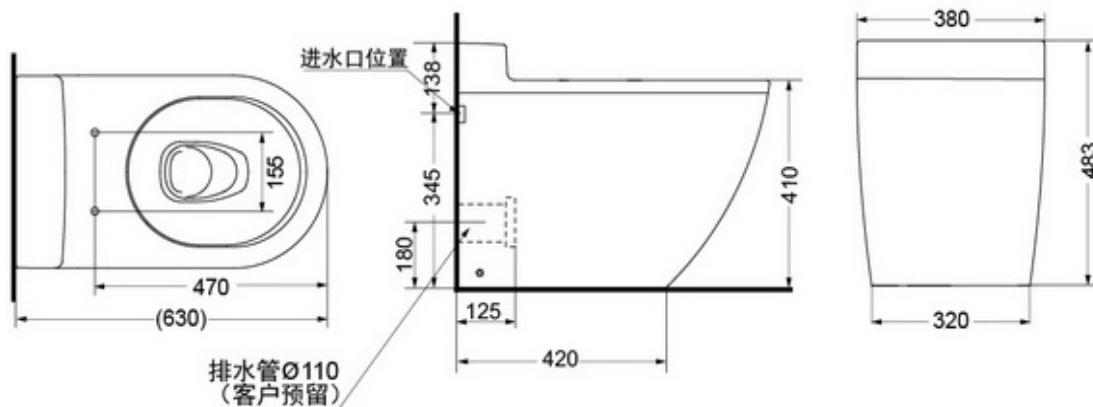

PROJECT		REF		REV	ITEM CODE	
LOCATION		DATE			PAGE	

SANITARY WARE SPECIFICATION SHEET

Item Descriptions	TO TO (Japan) Vitreous china back-to-wall TORNADO FLUSH watercloset with soft-closing seat & cover; CEFIONTECT technology : super smooth, ion barrier glazing for a clean toilet bowl with RIMLESS DESIGN ;nominated flow rate 3.1/4.7 LPF in WELS Grade 1 ; Registration No.: WC 21-0248	<p>Illustration/ Drawing</p>
Dimensions	W630 x D380 x H483 mm	
Model	CW763PB	
Materials / Colour	Vitreous China / White	
Manufacturer	TO TO (Japan)	
Source	Ka Shing Enterprises (H.K) Limited Mr. Ivan Lau / Mr. Gilman Yuen	
Contact Tel/Fax E-mail Website	(852) 2628-0661 / (852) 2490-2700 project@kashingehk.com www.kashingehk.com	

()Recommended Dimension

Note:

* All information of the above is for the reference only. No prior notice is made if any changes.

註冊號碼 (Registration No.) : WC 21-0248

自願參與用水效益標籤計劃 - 水廁
Voluntary Water Efficiency Labelling Scheme - Water Closets

在用水效益標籤上展示的標誌 <i>Symbolic Presentation on the Water Efficiency Label</i>	:  滴水點 <i>Water droplet(s)</i>
用水效益級別 <i>Water Efficiency Grade</i>	: 1
全沖水量 <i>Water Flush Volume (Full)</i>	: 4.7 公升/沖廁 <i>litres/flush</i>
低沖水量 <i>Water Flush Volume (Reduced)</i>	: 3.1 公升/沖廁 <i>litres/flush</i>