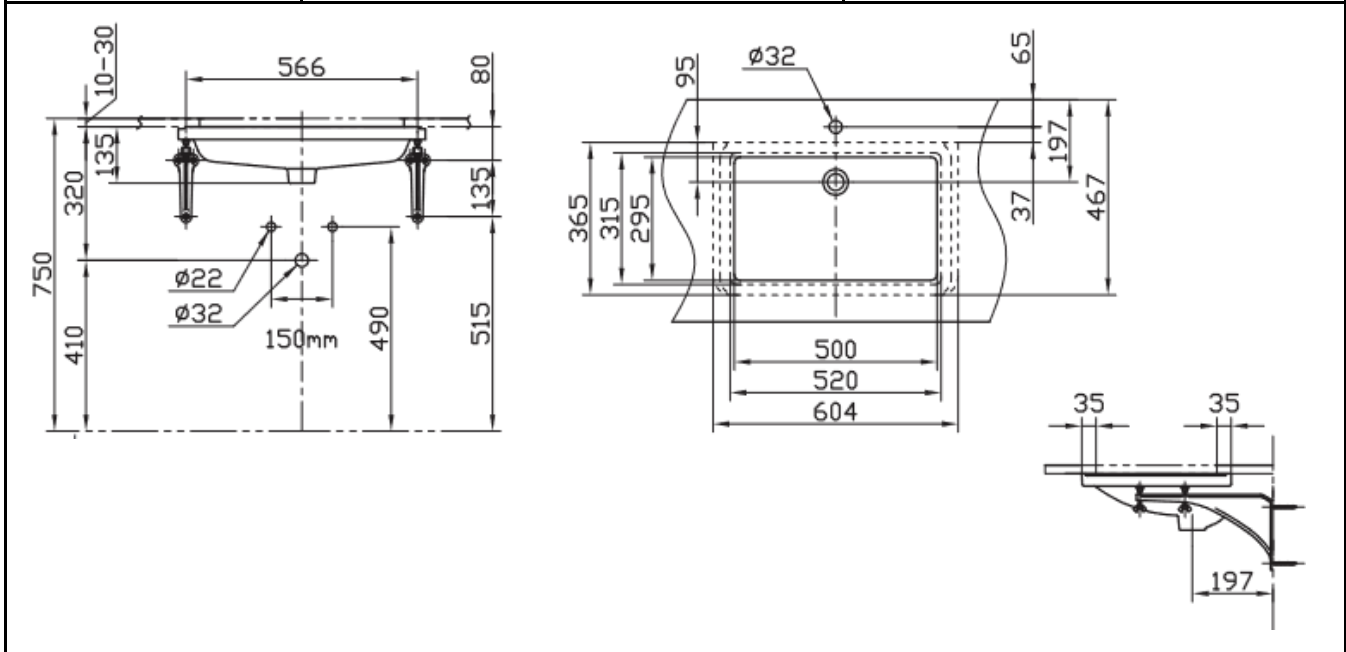

PROJECT		REF		REV	ITEM CODE	
LOCATION		DATE			PAGE	

SANITARY WARE SPECIFICATION SHEET

Item Descriptions	TO TO (Japan) Vitreous china rectangular shape undercounter washbasin	<p align="center">Illustration/ Drawing</p>
Dimensions	W604 x D365 x H135 mm	
Model	L520E	
Materials / Colour	Vitreous China / White	
Manufacturer	TO TO (Japan)	
Source	Ka Shing Enterprises (H.K) Limited Mr. Ivan Lau / Mr. Gilman Yuen	
Contact Tel/Fax	(852) 2628-0661 / (852) 2490-2700	
E-mail Website	project@kashingehk.com www.kashingehk.com	