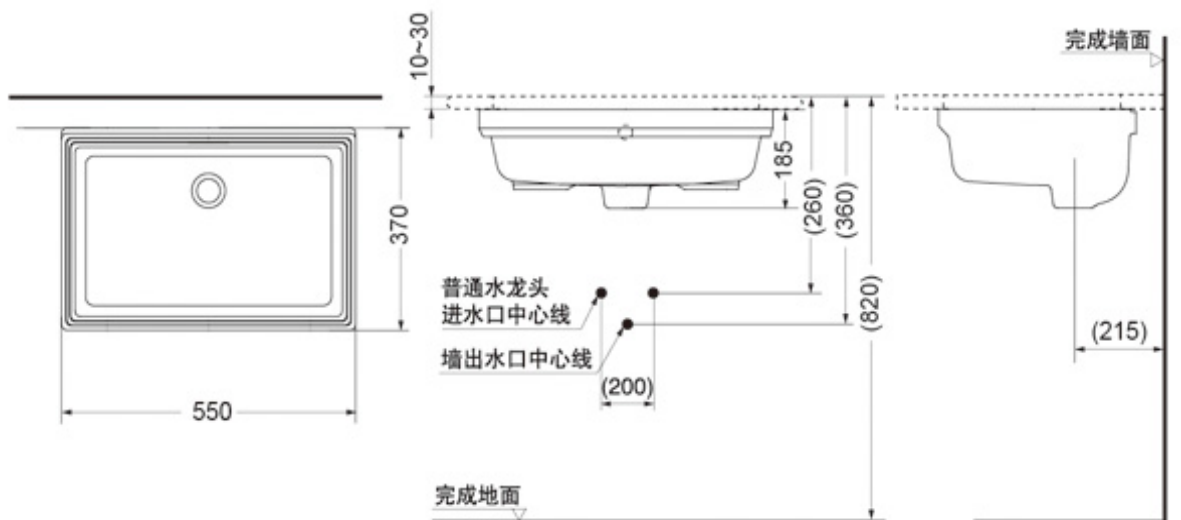

PROJECT		REF		REV	ITEM CODE	
LOCATION		DATE			PAGE	

SANITARY WARE SPECIFICATION SHEET

Item Descriptions	TO TO (Japan) Vitreous china rectangular shape undercounter washbasin	<p>Illustration/ Drawing</p>
Dimensions	W550 x D370 x H185 mm	
Model	LW596RB	
Materials / Colour	Vitreous China / White	
Manufacturer	TO TO (Japan)	
Source	Ka Shing Enterprises (H.K) Limited Mr. Ivan Lau / Mr. Gilman Yuen	
Contact Tel/Fax	(852) 2628-0661 / (852) 2490-2700	
E-mail Website	project@kashingehk.com www.kashingehk.com	

*洗面器排水口内径为 $\varnothing 44\text{mm}$

*如需购买TOTO入墙式洗面器用水嘴, 推荐预留40mm

() 建议安装尺寸

Note:

* All information of the above is for the reference only. No prior notice is made if any changes.