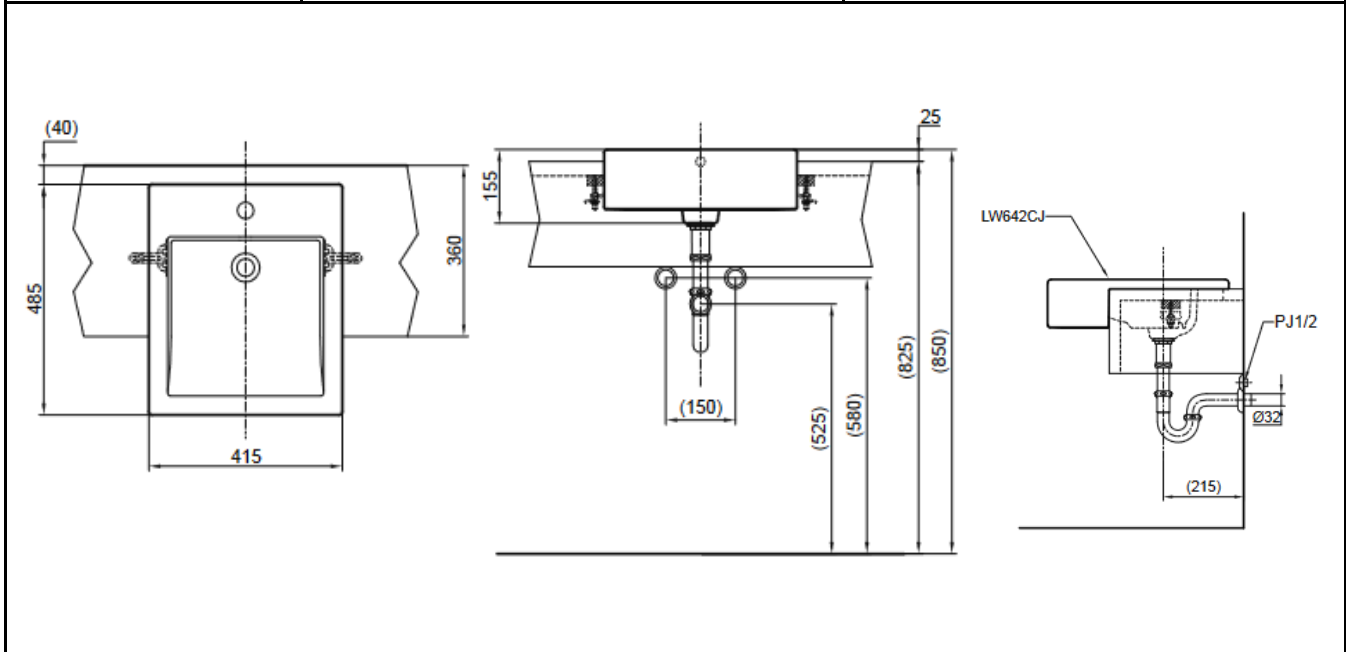

PROJECT		REF		REV	ITEM CODE	
LOCATION		DATE			PAGE	

SANITARY WARE SPECIFICATION SHEET

Item Descriptions	TO TO (Japan) Vitreous china semi-countertop wash basin	<p>Illustration/ Drawing</p> 
Dimensions	W415 x D485 x H155 mm	
Model	LW642CJ	
Materials / Colour	Vitreous China / White	
Manufacturer	TO TO (Japan)	
Source	Ka Shing Enterprises (H.K) Limited Mr. Ivan Lau / Mr. GilmanYuen	
Contact Tel/Fax	(852) 2628-0661 / (852) 2490-2700	
E-mail Website	project@kashingehk.com www.kashingehk.com	