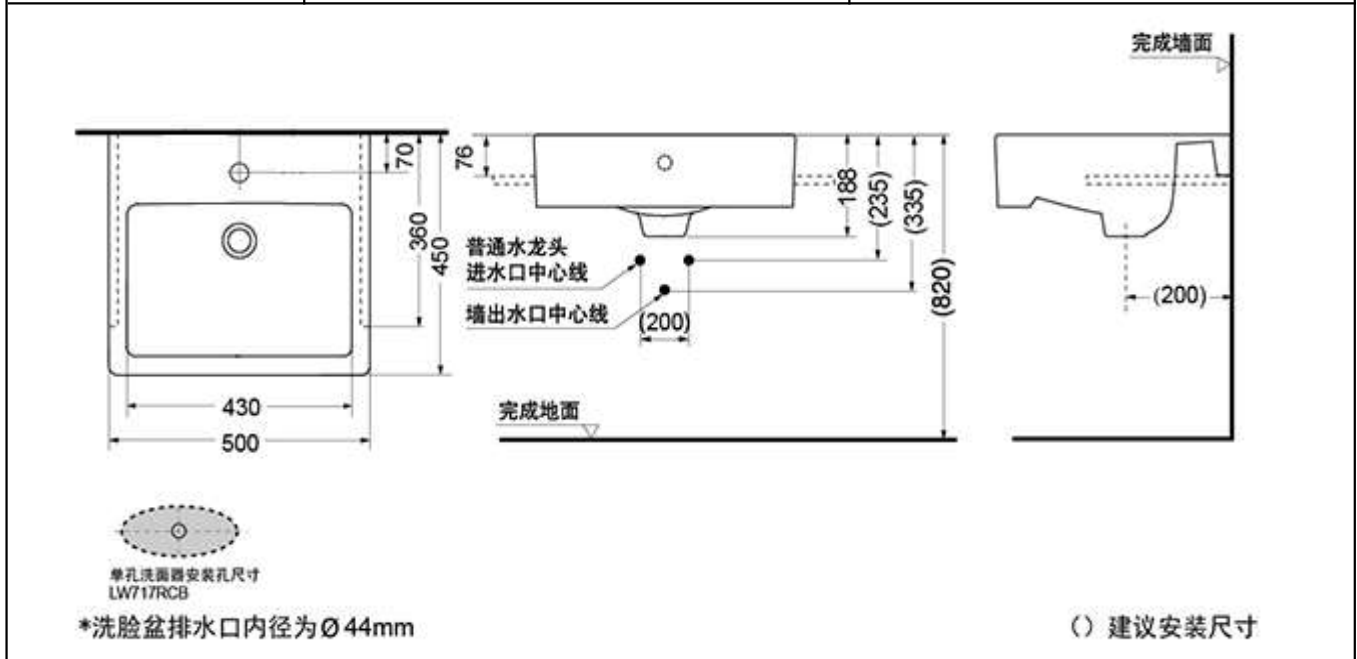

## SANITARY WARE SPECIFICATION SHEET

Item Descriptions	TO TO (Japan) Vitreous china semi-countertop wash basin	<p>Illustration/ Drawing</p>
Dimensions	W500 x D450 x H188 mm	
Model	LW717RCB	
Materials / Colour	Vitreous China / White	
Manufacturer	TO TO (Japan)	
Source	Ka Shing Enterprises (H.K) Limited Mr. Ivan Lau / Mr. GilmanYuen	
Contact Tel/Fax	(852) 2498-0626 / (852) 2490-2700	
E-mail	project@kashingehk.com	
Website	www.kashingehk.com	