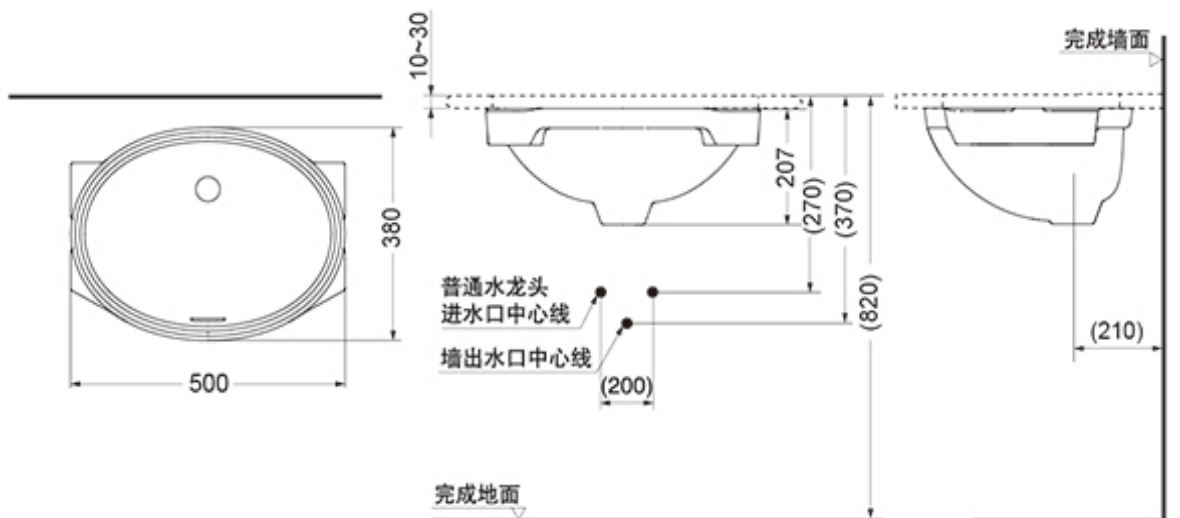

PROJECT		REF		REV	ITEM CODE	
LOCATION		DATE			PAGE	

SANITARY WARE SPECIFICATION SHEET

Item Descriptions	TO TO (Japan) Vitreous china undercounter washbasin	<p>Illustration/ Drawing</p>
Dimensions	W500 x D380 x H207 mm	
Model	LW1505B	
Materials / Colour	Vitreous China / White	
Manufacturer	TO TO (Japan)	
Source	Ka Shing Enterprises (H.K) Limited Mr. Ivan Lau / Mr. GilmanYuen	
Contact Tel/Fax	(852) 2628-0661 / (852) 2490-2700	
E-mail Website	project@kashingehk.com www.kashingehk.com	

*洗面器排水口内径为 $\varnothing 44\text{mm}$

*如需购买TOTO入墙式洗面器用水嘴, 推荐预留40mm

() 建议安装尺寸

Note:

* All information of the above is for the reference only. No prior notice is made if any changes.