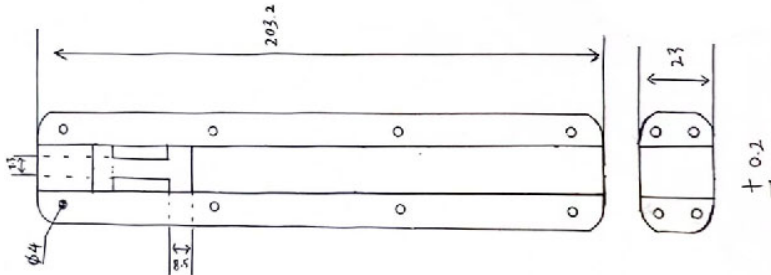

PROJECT		REF		REV	ITEM CODE	
LOCATION		DATE			PAGE	

ANTI-THEFT SERIES SPECIFICATION SHEET

Item Descriptions	SODUN (P.R.C.) Security Brass Barrel Bolt 8" x 12 mm	Illustration/ Drawing 
Dimensions	226.2 x 39.5 x 15 mm	
Model	AG-16F	
Finish	Copper	
Origin	P.R.C.	
Manufacturer	SODUN (P.R.C.)	
Source	Ka Shing Enterprises (H.K) Limited Mr. Ivan Lau / Mr. GilmanYuen	
Contact Tel/Fax	(852) 2628-0661 / (852) 2490-2700	
E-mail	project@kashingehk.com	
Website	www.kashingehk.com	

Item specifics:
 - Lock Sizes: 8"
 - Screw Holes: 6 + 4
 - Materials: Brass
 - Suitable For Bathroom, Bedroom, Cupboards, Chests, Cabinets, Wooden Wickets, Windows, Fences, Kennels, Office & Other Indoor Doors