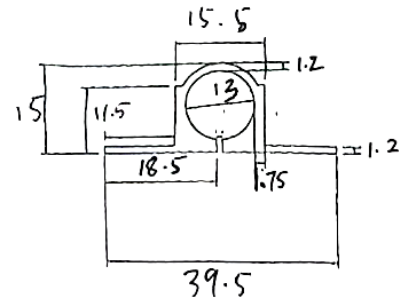

PROJECT		REF		REV	ITEM CODE	
LOCATION		DATE			PAGE	

ANTI-THEFT SERIES SPECIFICATION SHEET

Item Descriptions	SODUN (P.R.C.) Security Brass Barrel Bolt 8" x 12 mm	Illustration/ Drawing 
Dimensions	226.2 x 39.5 x 15 mm	
Model	AG-16F	
Finish	Copper	
Origin	P.R.C.	
Manufacturer	SODUN (P.R.C.)	
Source	Ka Shing Enterprises (H.K) Limited Mr. Ivan Lau / Mr. GilmanYuen	
Contact Tel/Fax	(852) 2628-0661 / (852) 2490-2700	
E-mail	project@kashingehk.com	
Website	www.kashingehk.com	

Item specifics:
 - Lock Sizes: 8"
 - Screw Holes: 6 + 4
 - Materials: Brass
 - Suitable For Bathroom, Bedroom, Cupboards, Chests, Cabinets, Wooden Wickets, Windows, Fences, Kennels, Office & Other Indoor Doors