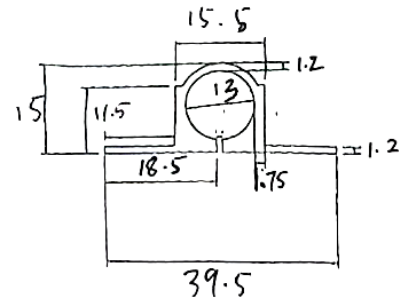

PROJECT		REF		REV	ITEM CODE	
LOCATION		DATE			PAGE	

ANTI-THEFT SERIES SPECIFICATION SHEET

Item Descriptions	SODUN (P.R.C.) Security Brass Barrel Bolt 8" x 11.5 mm	Illustration/ Drawing 
Dimensions	226.2 x 39.5 x 15 mm	
Model	AG-16E	
Finish	Copper	
Origin	P.R.C.	
Manufacturer	SODUN (P.R.C.)	
Source	Ka Shing Enterprises (H.K) Limited Mr. Ivan Lau / Mr. GilmanYuen	
Contact Tel/Fax	(852) 2628-0661 / (852) 2490-2700	
E-mail	project@kashingehk.com	
Website	www.kashingehk.com	

Item specifics:

- Lock Sizes: 8"
- Screw Holes: 6 + 4
- Materials: Brass
- Suitable For Bathroom, Bedroom, Cupboards, Chests, Cabinets, Wooden Wickets, Windows, Fences, Kennels, Office & Other Indoor Doors