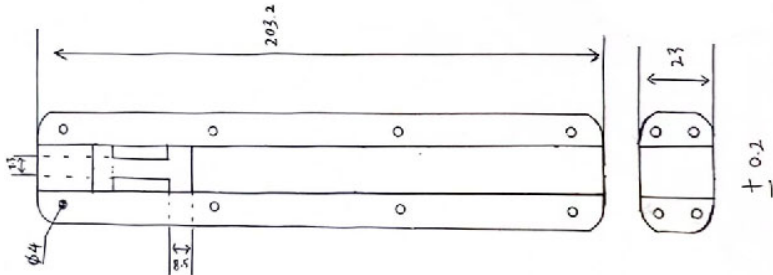

PROJECT		REF		REV	ITEM CODE	
LOCATION		DATE			PAGE	

ANTI-THEFT SERIES SPECIFICATION SHEET

Item Descriptions	SODUN (P.R.C.) Security Brass Barrel Bolt 8" x 11.5 mm	Illustration/ Drawing 
Dimensions	226.2 x 39.5 x 15 mm	
Model	AG-16E	
Finish	Copper	
Origin	P.R.C.	
Manufacturer	SODUN (P.R.C.)	
Source	Ka Shing Enterprises (H.K) Limited Mr. Ivan Lau / Mr. GilmanYuen	
Contact Tel/Fax	(852) 2628-0661 / (852) 2490-2700	
E-mail	project@kashingehk.com	
Website	www.kashingehk.com	

Item specifics:

- Lock Sizes: 8"
- Screw Holes: 6 + 4
- Materials: Brass
- Suitable For Bathroom, Bedroom, Cupboards, Chests, Cabinets, Wooden Wickets, Windows, Fences, Kennels, Office & Other Indoor Doors