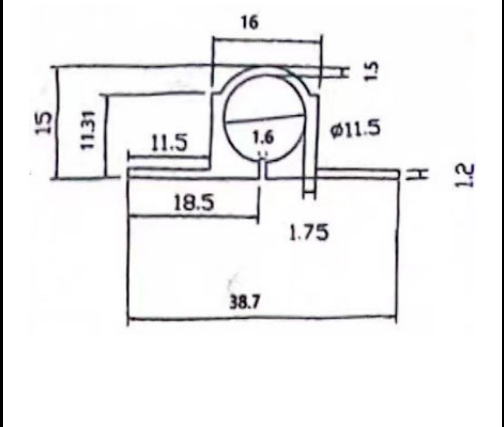

PROJECT		REF		REV	ITEM CODE	
LOCATION		DATE			PAGE	

**ANTI-THEFT SERIES SPECIFICATION SHEET**

Item Descriptions	SODUN (P.R.C.) Security Brass Barrel Bolt 8" x 10 mm	Illustration/ Drawing  
Dimensions	226.2 x 38.7 x 15 mm	
Model	AG-16C	
Finish	Copper	
Origin	P.R.C.	
Manufacturer	SODUN (P.R.C.)	
Source	Ka Shing Enterprises (H.K.) Limited Mr. Ivan Lau / Mr. GilmanYuen	
Contact Tel/Fax	(852) 2628-0661 / (852) 2490-2700	
E-mail	project@kashingehk.com	
Website	www.kashingehk.com	

**Item specifics:**  
 - Lock Sizes: 8"  
 - Screw Holes: 8 + 4  
 - Materials: Brass  
 - Suitable For Bathroom, Bedroom, Cupboards, Chests, Cabinets, Wooden Wickets, Windows, Fences, Kennels, Office & Other Indoor Doors