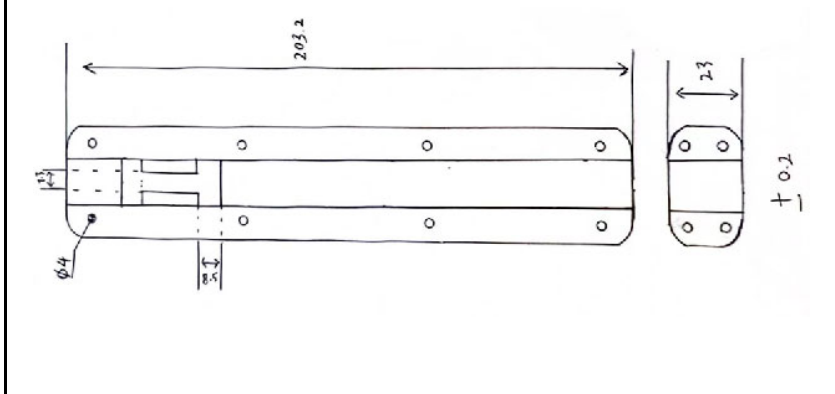

PROJECT		REF		REV	ITEM CODE	
LOCATION		DATE			PAGE	

**ANTI-THEFT SERIES SPECIFICATION SHEET**

Item Descriptions	SODUN (P.R.C.) Security Brass Barrel Bolt 8" x 10 mm	Illustration/ Drawing  
Dimensions	226.2 x 38.7 x 15 mm	
Model	AG-16C	
Finish	Copper	
Origin	P.R.C.	
Manufacturer	SODUN (P.R.C.)	
Source	Ka Shing Enterprises (H.K.) Limited Mr. Ivan Lau / Mr. GilmanYuen	
Contact Tel/Fax	(852) 2628-0661 / (852) 2490-2700	
E-mail	project@kashingehk.com	
Website	www.kashingehk.com	

**Item specifics:**  
 - Lock Sizes: 8"  
 - Screw Holes: 8 + 4  
 - Materials: Brass  
 - Suitable For Bathroom, Bedroom, Cupboards, Chests, Cabinets, Wooden Wickets, Windows, Fences, Kennels, Office & Other Indoor Doors