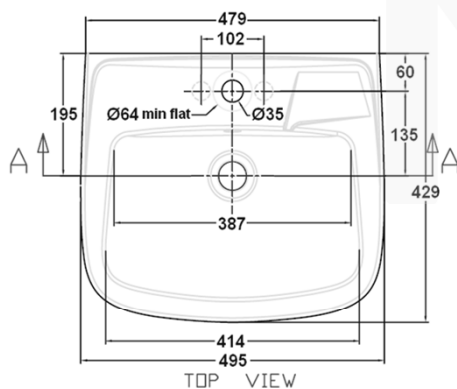

Wash Basin

American Standard

SANITARY WARE SPECIFICATION SHEET

Model: TF0948

Descriptions: American Standard (Thailand) "New Codie" Vitreous china wall hung washbasin

Dimensions: W495 x L429 x H189 mm

Material : Vitreous China

Manufacturer: American Standard (Thailand)

Color : White

* All information of the above is for the reference only. No prior notice is made if any changes.

Ka Shing Enterprise (H.K.) Ltd.

ROOM 1706 NEW TERRITORIES TSUEN WAN HO LIK CENTRE, 66A SHA TSUI ROAD
Tel:26280661 Fax: 24902700
Email: project@kashingehk.com
Website: www.kashingehk.com

Ivan / Horace 26280661

E/ project@kashingehk.com

W/ <https://www.kashingehk.com/>