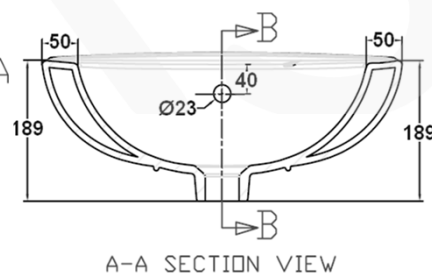

Wash Basin

American Standard

SANITARY WARE SPECIFICATION SHEET

Model: TF0948

Descriptions: American Standard (Thailand) "New Codie" Vitreous china wall hung washbasin

Dimensions: W495 x L429 x H189 mm

Material : Vitreous China

Manufacturer: American Standard (Thailand)

Color : White

* All information of the above is for the reference only. No prior notice is made if any changes.

Ka Shing Enterprise (H.K.) Ltd.

ROOM 1706 NEW TERRITORIES TSUEN WAN HO LIK CENTRE, 66A SHA TSUI ROAD
Tel:26280661 Fax: 24902700
Email: project@kashingehk.com
Website: www.kashingehk.com

Ivan / Horace 26280661

E/ project@kashingehk.com

W/ <https://www.kashingehk.com/>