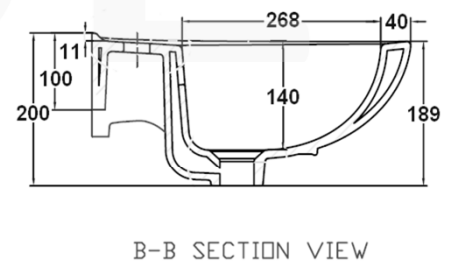

Wash Basin

American Standard

SANITARY WARE SPECIFICATION SHEET

Model: TF0948

Descriptions: American Standard (Thailand) "New Codie" Vitreous china wall hung washbasin

Dimensions: W495 x L429 x H189 mm

Material : Vitreous China

Manufacturer: American Standard (Thailand)

Color : White

* All information of the above is for the reference only. No prior notice is made if any changes.

Ka Shing Enterprise (H.K.) Ltd.

ROOM 1706 NEW TERRITORIES TSUEN WAN HO LIK CENTRE, 66A SHA TSUI ROAD
Tel:26280661 Fax: 24902700
Email: project@kashingehk.com
Website: www.kashingehk.com

Ivan / Horace 26280661

E/ project@kashingehk.com

W/ <https://www.kashingehk.com/>