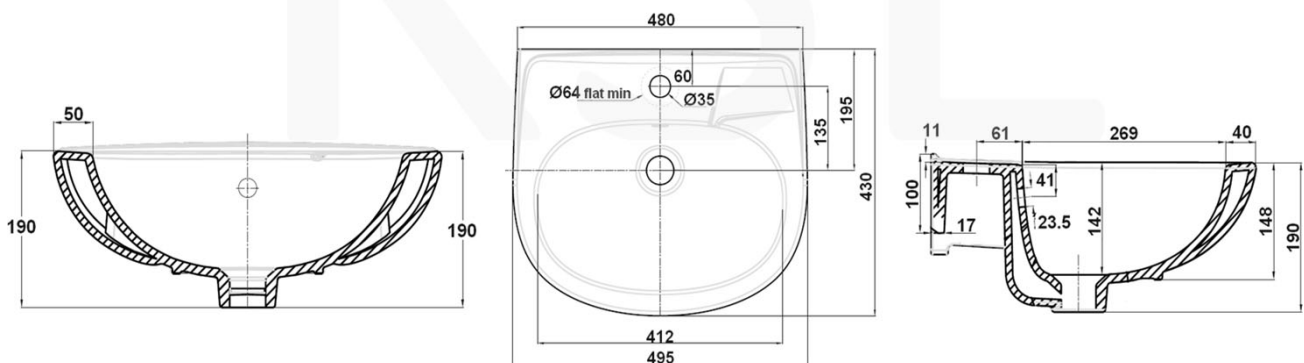

Wash Basin

American Standard

SANITARY WARE SPECIFICATION SHEET

Model: TF0947

Descriptions: American Standard (Thailand) "New Codie" Vitreous china wall hung washbasin

Dimensions: W495 x L430 x H190 mm

Material : Vitreous China

Manufacturer: American Standard (Thailand)

Color : White

* All information of the above is for the reference only. No prior notice is made if any changes.

Ka Shing Enterprise (H.K.) Ltd.

ROOM 1706 NEW TERRITORIES TSUEN WAN HO LIK CENTRE, 66A SHA TSUI ROAD
Tel: 26280661 Fax: 24902700
Email: project@kashingehk.com
Website: www.kashingehk.com

Ivan / Horace 26280661

E/ project@kashingehk.com

W/ <https://www.kashingehk.com/>