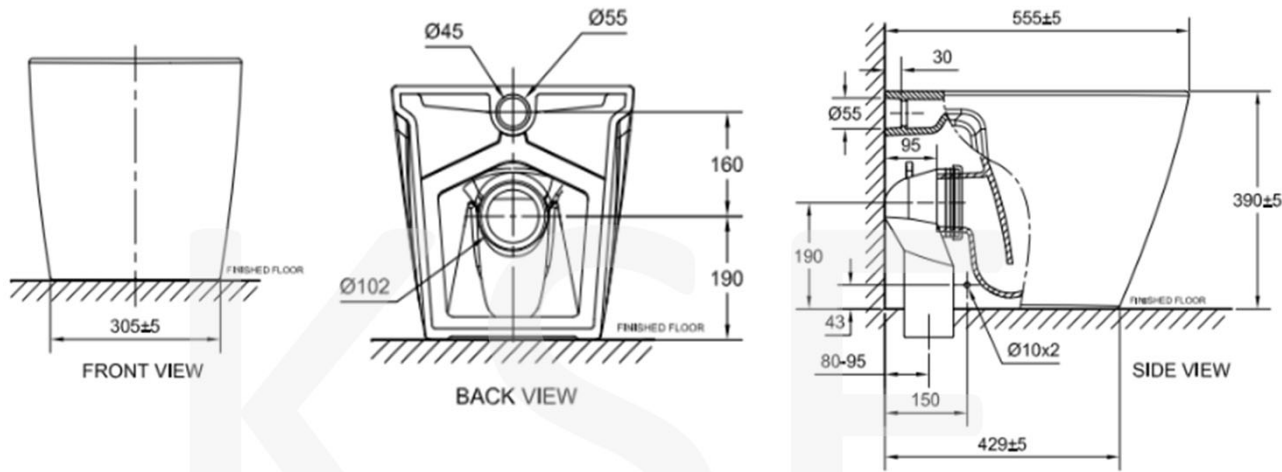

Features & Technologies

WATER-SAVING

Water-saving for ecological and economical sense.

SKIRTED DESIGN

Premium design allows for quick and easy exterior cleaning.

SLOW-CLOSING SEAT & COVER

Gentle and quiet closing action.

AQUA CERAMIC

Super hydrophilic technology prevents dirt and dark ring stains from sticking to ceramic surface.

COMFORT CURVE SEAT

An ergonomic fit that comfortably contours to the body.

DUAL FLUSH

Choice between a half flush and a full flush for liquids or solids while still offering superior flushing performance.