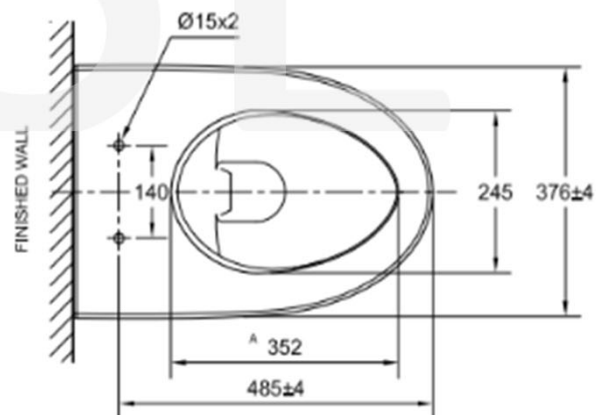

SANITARY WARE SPECIFICATION SHEET

Model: TF3229

Descriptions: American Standard (Thailand) "Acacia Evolution" Vitreous china solid back-to-wall double vortex washdown watercloset with soft-closing seat & cover; Aqua Ceramic & ComfortClean Technology against stain, bacteria and germs; 3/4.6 LPF in WELS Grade 1; Registration No.: WC 20-0010

Dimensions: W376 x L555 x H390 mm

Material : Vitreous China

Manufacturer: American Standard (Thailand)

Color : White

**AQUA
CERAMIC**

* All information of the above is for the reference only. No prior notice is made if any changes.