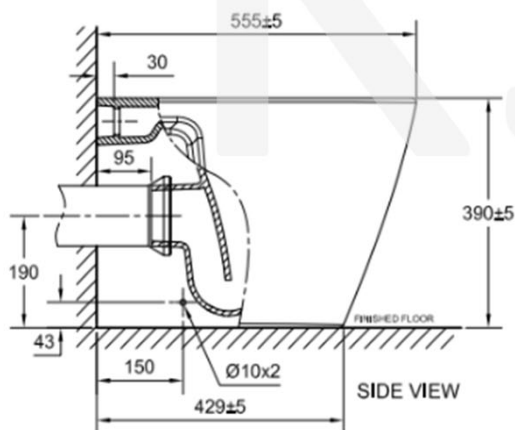

Dimensions: W376 x L555 x H390 mm

Material : Vitreous China

Manufacturer: American Standard (Thailand)

Color : White

**AQUA
CERAMIC**

* All information of the above is for the reference only. No prior notice is made if any changes.