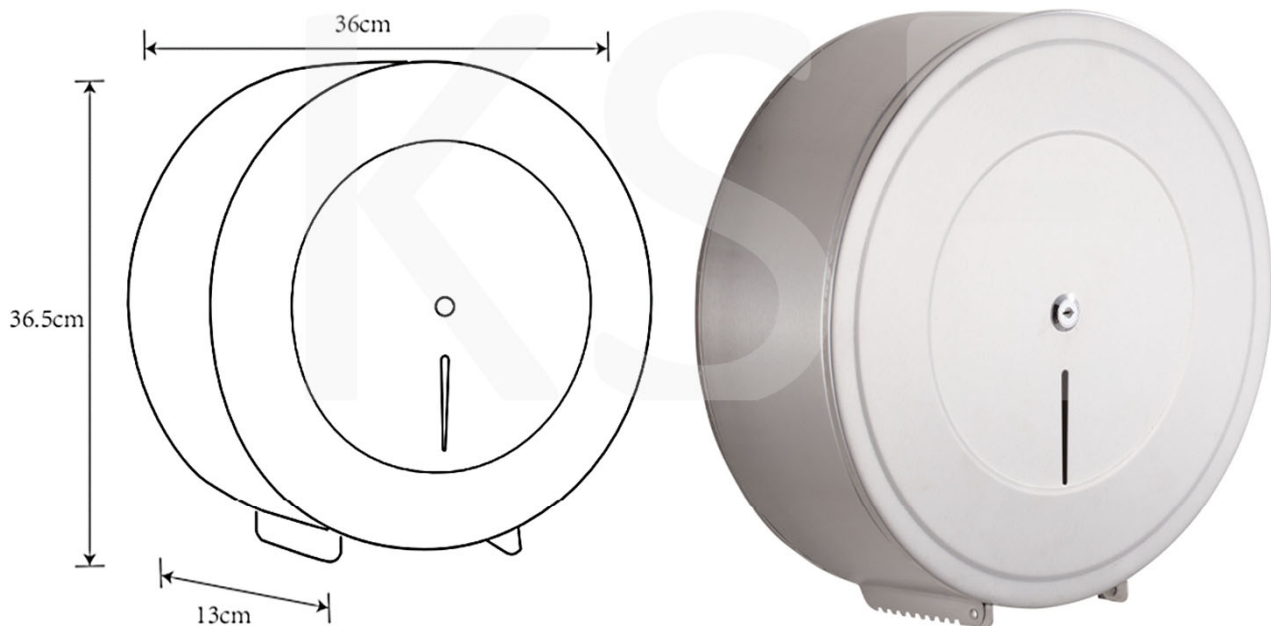

SANITARY WARE SPECIFICATION SHEET

Model: KSE0217.200

Descriptions: Casatino (PRC) Stainless steel wall mounted jumbo toilet paper dispenser - 360m

Dimensions: L130 x W360 x H365 mm

Material : Stainless steel

Manufacturer: CASATINO (PRC)

Finish : Satin

* All information of the above is for the reference only. No prior notice is made if any changes.

Ka Shing Enterprise (H.K.) Ltd.

ROOM 1706 NEW TERRITORIES TSUEN WAN HO LIK CENTRE, 66A SHA TSUI ROAD
Tel:26280661 Fax: 24902700
Email: project@kashingehk.com
Website: www.kashingehk.com

Ivan / Horace 26280661

E/ project@kashingehk.com

W/ <https://www.kashingehk.com/>