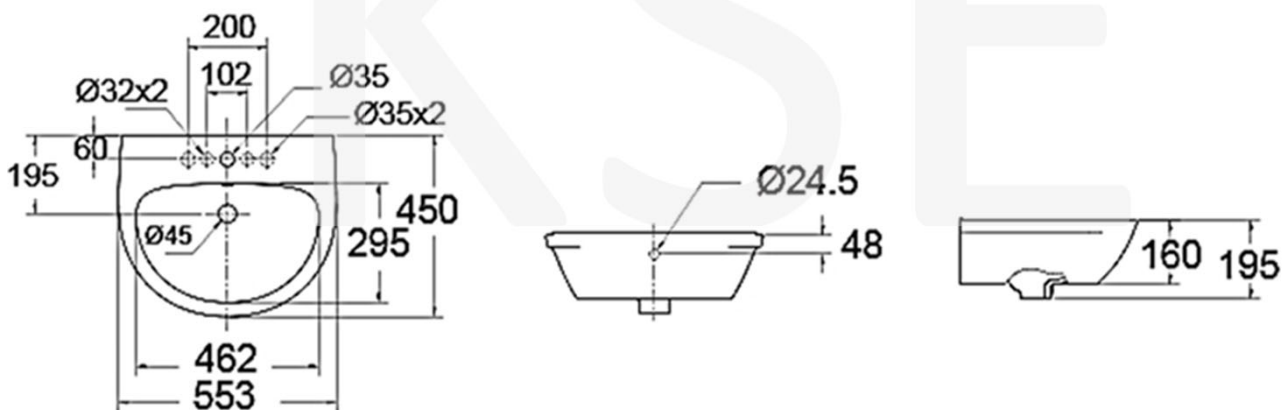

Wash Basin

American Standard

SANITARY WARE SPECIFICATION SHEET

Model: TF0953

Descriptions: American Standard (PRC) "Neo Modern" Vitreous china wall hung washbasin

Dimensions: L553 x W450 x H195mm
Manufacturer: American Standard (PRC)

Material : Vitreous China
Color : White

* All information of the above is for the reference only. No prior notice is made if any changes.

Ka Shing Enterprise (H.K.) Ltd.

ROOM 1706 NEW TERRITORIES TSUEN WAN HO LIK CENTRE, 66A SHA TSUI ROAD
Tel:26280661 Fax: 24902700
Email: project@kashingehk.com
Website: www.kashingehk.com

Ivan / Horace 26280661

E/ project@kashingehk.com

W/ <https://www.kashingehk.com/>