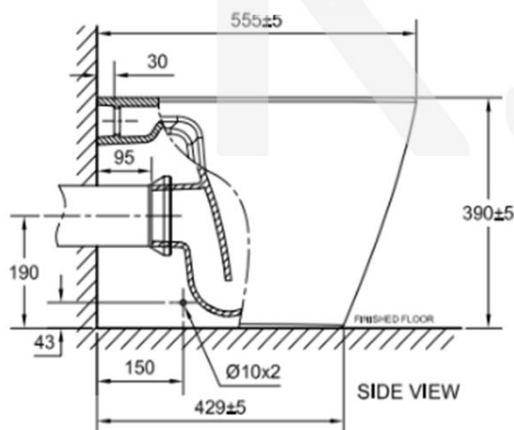

SANITARY WARE SPECIFICATION SHEET

Model: TF3229 (Bowl)

640000S (Seat & Cover)

Descriptions: American Standard (Thailand) "Acacia Evolution" Vitreous china solid back-to-wall double vortex washdown watercloset with soft-closing seat & cover; Aqua Ceramic & ComfortClean Technology against stain, bacteria and germs; 3/4.6 LPF in WELS Grade 1; Registration No.: WC 20-0010

Dimensions: W376 x L555 x H390 mm

Material : Vitreous China

Manufacturer: American Standard (Thailand)

Color : White

**AQUA
CERAMIC**

* All information of the above is for the reference only. No prior notice is made if any changes.