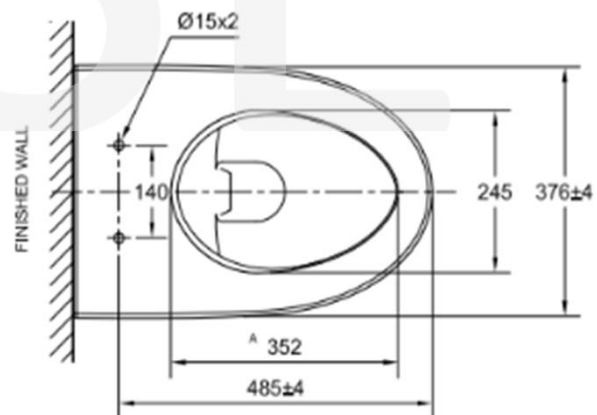

SANITARY WARE SPECIFICATION SHEET

Model: TF3229 (Bowl)

640000S (Seat & Cover)

Descriptions: American Standard (Thailand) "Acacia Evolution" Vitreous china solid back-to-wall double vortex washdown watercloset with soft-closing seat & cover; Aqua Ceramic & ComfortClean Technology against stain, bacteria and germs; 3/4.6 LPF in WELS Grade 1; Registration No.: WC 20-0010

Dimensions: W376 x L555 x H390 mm

Material : Vitreous China

Manufacturer: American Standard (Thailand)

Color : White

**AQUA
CERAMIC**

* All information of the above is for the reference only. No prior notice is made if any changes.