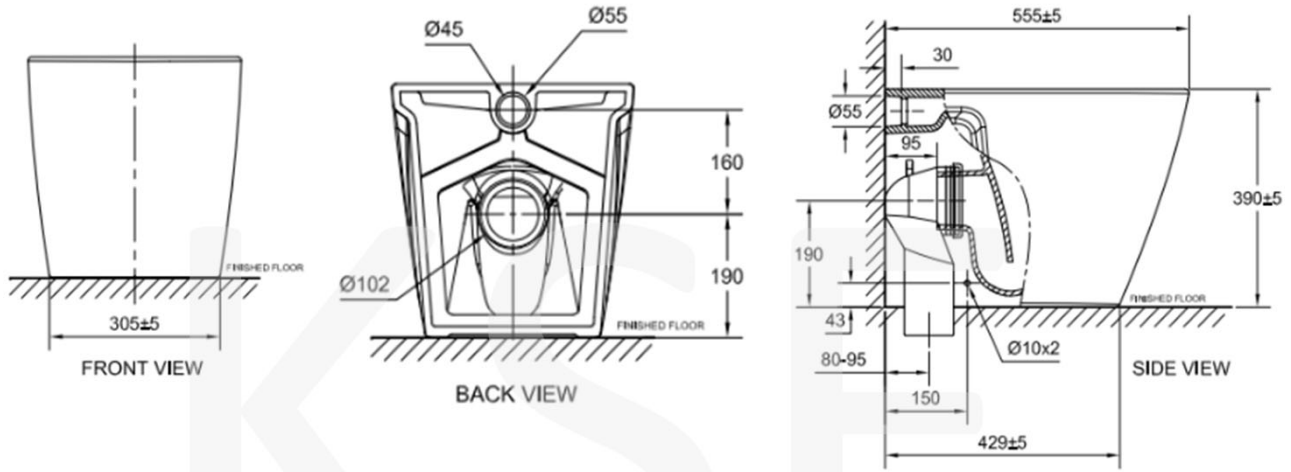

Features & Technologies

WATER-SAVING

Water-saving for ecological and economical sense.

SKIRTED DESIGN

Premium design allows for quick and easy exterior cleaning.

SLOW-CLOSING SEAT & COVER

Gentle and quiet closing action.

AQUA CERAMIC

Super hydrophilic technology prevents dirt and dark ring stains from sticking to ceramic surface.

COMFORT CURVE SEAT

An ergonomic fit that comfortably contours to the body.

DUAL FLUSH

Choice between a half flush and a full flush for liquids or solids while still offering superior flushing performance.