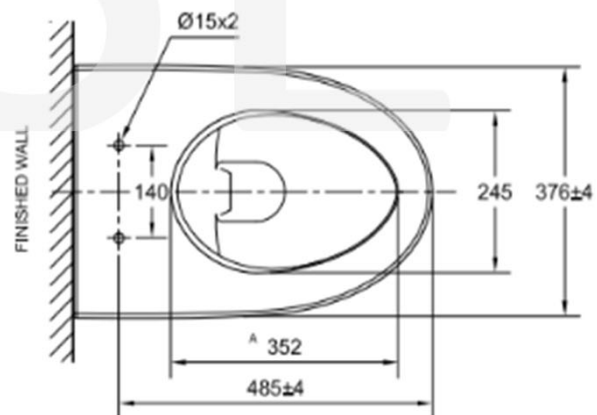

SANITARY WARE SPECIFICATION SHEET

Model: TF3229 (Bowl)

640000CS (Seat & Cover)

Descriptions: American Standard (Thailand) "Acacia Evolution" Vitreous china solid back-to-wall double vortex washdown watercloset with soft-closing cristaSleek seat & cover ; Aqua Ceramic & ComfortClean Technology against stain, bacteria and germs; 3/4.6 LPF in WELS Grade 1; Registration No.: WC 20-0010

Dimensions: W376 x L555 x H390 mm

Material : Vitreous China

Manufacturer: American Standard (Thailand)

Color : White

**AQUA
CERAMIC**

* All information of the above is for the reference only. No prior notice is made if any changes.