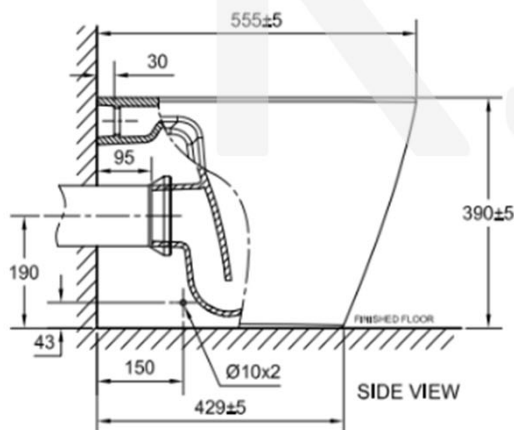

SANITARY WARE SPECIFICATION SHEET

Model: TF3229 (Bowl)

640000CS (Seat & Cover)

Descriptions: American Standard (Thailand) "Acacia Evolution" Vitreous china solid back-to-wall double vortex washdown watercloset with soft-closing cristaSleek seat & cover ; Aqua Ceramic & ComfortClean Technology against stain, bacteria and germs; 3/4.6 LPF in WELS Grade 1; Registration No.: WC 20-0010

Dimensions: W376 x L555 x H390 mm

Material : Vitreous China

Manufacturer: American Standard (Thailand)

Color : White

**AQUA
CERAMIC**

* All information of the above is for the reference only. No prior notice is made if any changes.