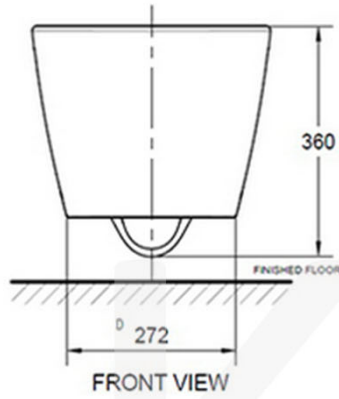

Features & Technologies

WATER-SAVING

Water-saving for ecological and economical sense.

SKIRTED DESIGN

Premium design allows for quick and easy exterior cleaning.

SLOW-CLOSING SEAT & COVER

Gentle and quiet closing action.

AQUA CERAMIC

Super hydrophilic technology prevents dirt and dark ring stains from sticking to ceramic surface.

COMFORT CURVE SEAT

An ergonomic fit that comfortably contours to the body.

DUAL FLUSH

Choice between a half flush and a full flush for liquids or solids while still offering superior flushing performance.

The resulting 'vortex' of water cleans the entire surface of the bowl.

100% of the water is ejected through two water openings.

All water flows out from the top of the bowl, cleaning the inner surface of the bowl.

Momentum and power are created by the design of the bowl and force of the water.

Ka Shing Enterprise (H.K.) Ltd.

ROOM 1706 NEW TERRITORIES TSUEN WAN HO LIK CENTRE, 66A SHA TSUI ROAD
Tel: 26280661 Fax: 24902700
Email: project@kashingehk.com
Website: www.kashingehk.com

Ivan / Horace 26280661

E/ project@kashingehk.com

W/ <https://www.kashingehk.com/>