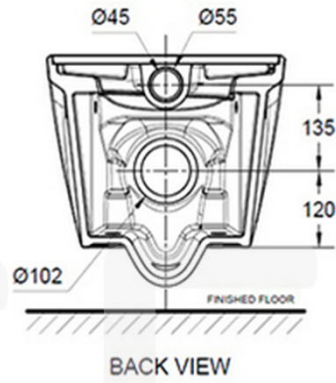

Features & Technologies

WATER-SAVING

Water-saving for ecological and economical sense.

SKIRTED DESIGN

Premium design allows for quick and easy exterior cleaning.

SLOW-CLOSING SEAT & COVER

Gentle and quiet closing action.

AQUA CERAMIC

Super hydrophilic technology prevents dirt and dark ring stains from sticking to ceramic surface.

COMFORT CURVE SEAT

An ergonomic fit that comfortably contours to the body.

DUAL FLUSH

Choice between a half flush and a full flush for liquids or solids while still offering superior flushing performance.

The resulting 'vortex' of water cleans the entire surface of the bowl.

100% of the water is ejected through two water openings.

All water flows out from the top of the bowl, cleaning the inner surface of the bowl.

Momentum and power are created by the design of the bowl and force of the water.

Ka Shing Enterprise (H.K.) Ltd.

ROOM 1706 NEW TERRITORIES TSUEN WAN HO LIK CENTRE, 66A SHA TSUI ROAD
Tel: 26280661 Fax: 24902700
Email: project@kashingehk.com
Website: www.kashingehk.com

Ivan / Horace 26280661

E/ project@kashingehk.com

W/ <https://www.kashingehk.com/>