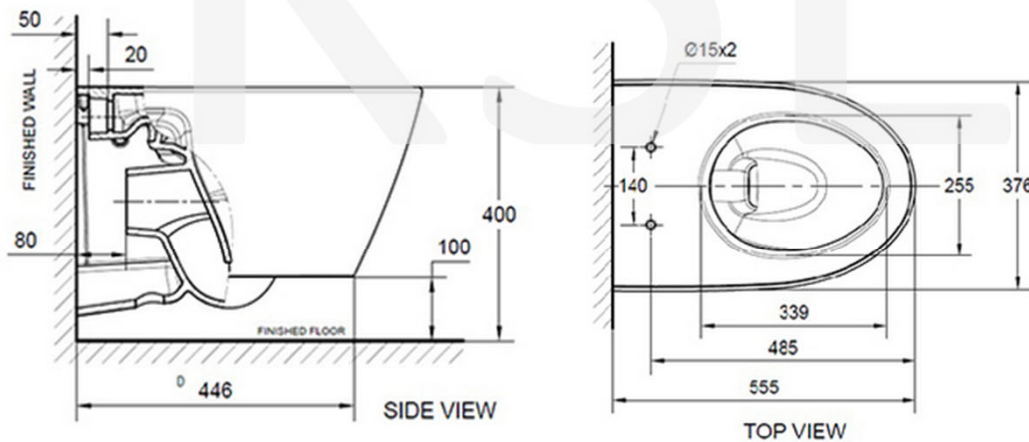

SANITARY WARE SPECIFICATION SHEET

Model: TF3119 (Bowl)

640000S (Seat & Cover)

Descriptions: American Standard (Thailand) "Acacia Evolution" wall hung double vortex wash down watercloset with slow closing seat & cover; Aqua Ceramic & ComfortClean Technology; 3/4.8 LPF in WELS Grade 1; Registration No. WC 20-0055

Dimensions: W376 x L555 x H390 mm

Material : Vitreous China

Manufacturer: American Standard (Thailand)

Color : White

**AQUA
CERAMIC**

* All information of the above is for the reference only. No prior notice is made if any changes.