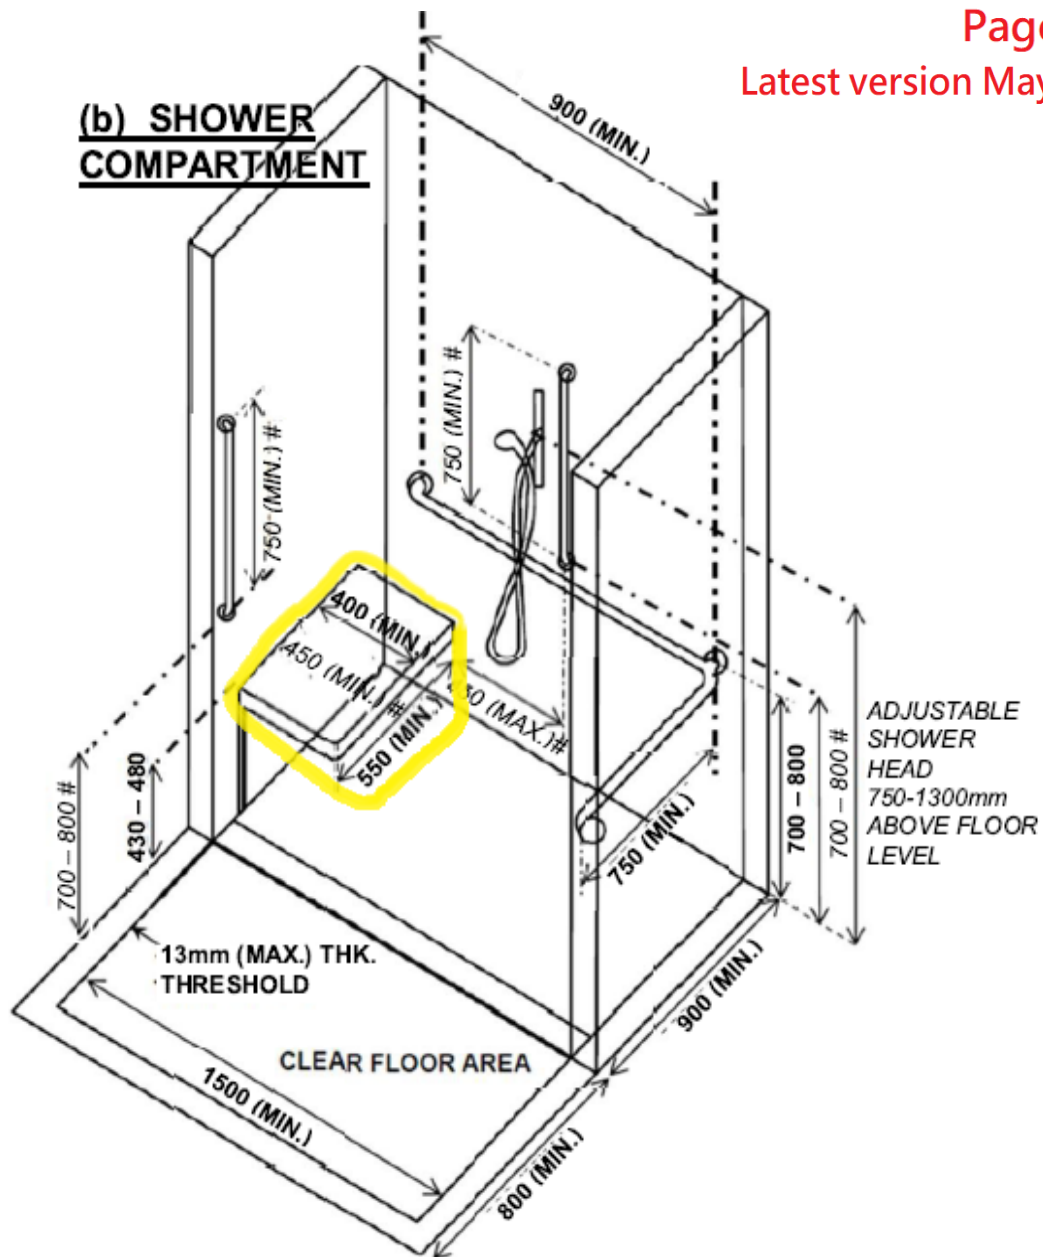

SANITARY WARE SPECIFICATION SHEET

Model: KSE0506.400

Descriptions: Casatino (PRC) Folding up shower seat with white ABS coated aluminium 6 PP anti-bacterial slabs ; 150kg Static loading

Dimensions: L470 x W670 x H450 mm

W/ <https://www.kashingehk.com/>

VERTICAL GRAB RAILS AND SEAT DEPTH UNDER
RECOMMENDED DESIGN REQUIREMENTS

* ALL DIMENSIONS ARE IN mm

DIMENSIONS PRINTED IN **BOLD** FORM DENOTE OBLIGATORY DESIGN REQUIREMENTS