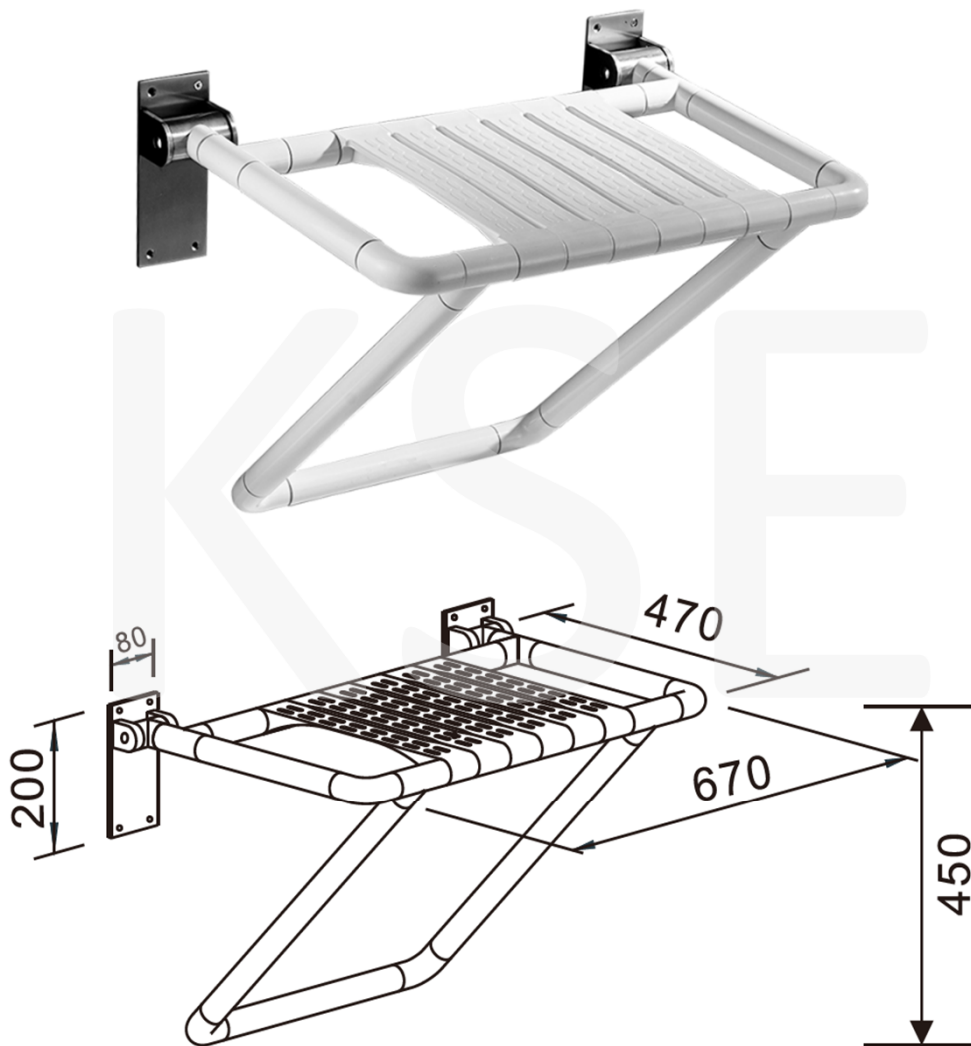

SANITARY WARE SPECIFICATION SHEET

Model: KSE0506.400

Descriptions: Casatino (PRC) Folding up shower seat with white ABS coated aluminium 6 PP anti-bacterial slabs ; 150kg Static loading

Dimensions: L470 x W670 x H450 mm

Material : ABS coated aluminium

Manufacturer: CASATINO (PRC)

Colour : White

* All information of the above is for the reference only. No prior notice is made if any changes.

Ka Shing Enterprise (H.K.) Ltd.

W/ <https://www.kashingehk.com/>

VERTICAL GRAB RAILS AND SEAT DEPTH UNDER
RECOMMENDED DESIGN REQUIREMENTS

* ALL DIMENSIONS ARE IN mm

DIMENSIONS PRINTED IN **BOLD** FORM DENOTE OBLIGATORY DESIGN REQUIREMENTS