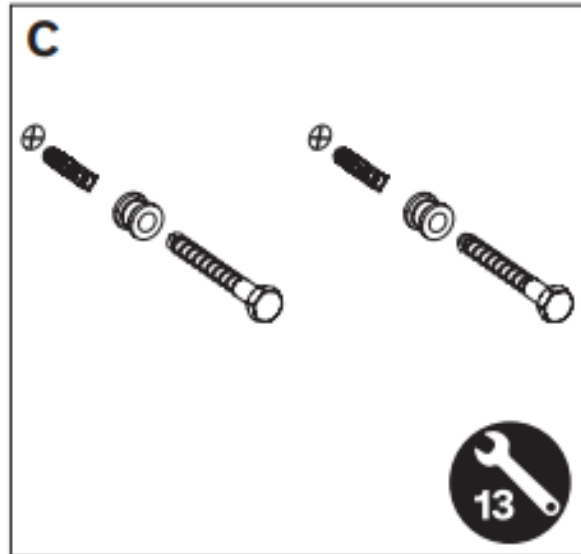

Ka Shing Enterprise (H.K.) Ltd.

ROOM 1706 NEW TERRITORIES TSUEN WAN HO LIK CENTRE, 66A SHA TSUI ROAD
Tel:26280661 Fax: 24902700
Email: project@kashingehk.com
Website: www.kashingehk.com

Ivan / Horace 26280661

E/ project@kashingehk.com

W/ <https://www.kashingehk.com/>