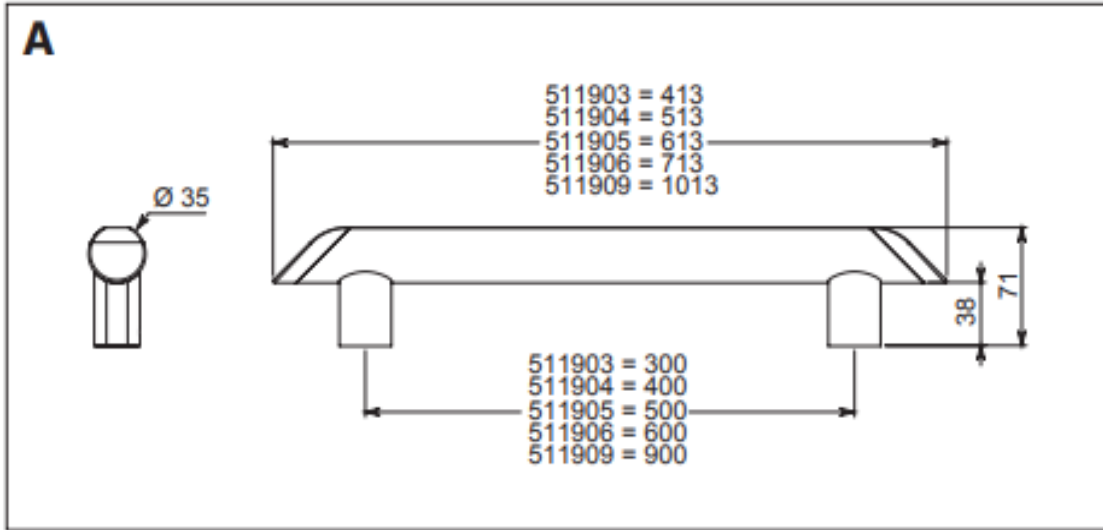

Ka Shing Enterprise (H.K.) Ltd.

ROOM 1706 NEW TERRITORIES TSUEN WAN HO LIK CENTRE, 66A SHA TSUI ROAD
Tel:26280661 Fax: 24902700
Email: project@kashingehk.com
Website: www.kashingehk.com

Ivan / Horace 26280661

E/ project@kashingehk.com

W/ <https://www.kashingehk.com/>