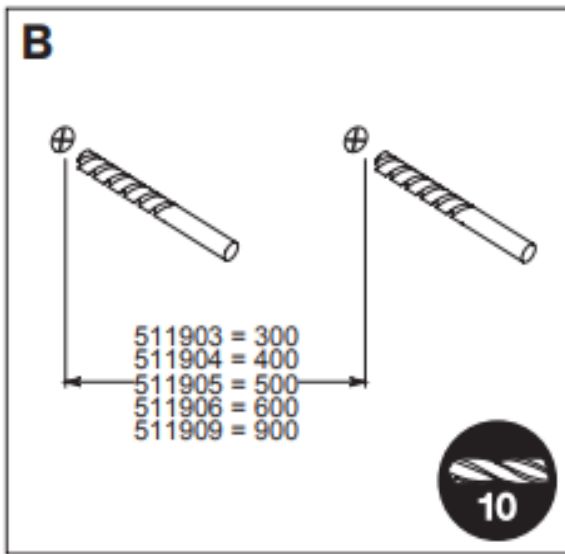

Ka Shing Enterprise (H.K.) Ltd.

ROOM 1706 NEW TERRITORIES TSUEN WAN HO LIK CENTRE, 66A SHA TSUI ROAD
Tel:26280661 Fax: 24902700
Email: project@kashingehk.com
Website: www.kashingehk.com

Ivan / Horace 26280661

E/ project@kashingehk.com

W/ <https://www.kashingehk.com/>