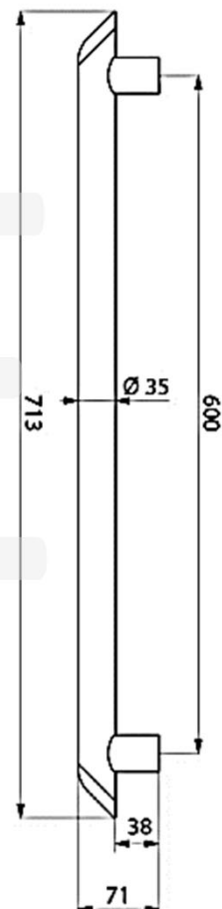

SANITARY WARE SPECIFICATION SHEET

Model: 511906C

Descriptions: Delabie (France) "Be-Line" Ø35 x 600mm long Matte black power-coated aluminium grab rail

Dimensions: 35mm dia x 600 mm long
Manufacturer: Delabie (France)

Material : Metallised aluminium
Finish : Matte black

ADVANTAGES

Innovative design suitable for all users

Comfort: ergonomic anti-rotation surface

Tested to over 200kg

38mm gap between bar and wall: space saving

Ivan / Horace 26280661

E/ project@kashingehk.com

W/ <https://www.kashingehk.com/>

DESCRIPTION

Be-Line® anthracite straight grab bar Ø 35mm, L. 600mm

Ref. 511906C

Be-Line® grab bar Ø 35mm, for people with reduced mobility.

For use as a handrail or grab bar for WCs, showers or baths.

Aluminium tube, 3mm thick. Solid aluminium fixing points.

Rounded profile Ø 35mm with ergonomic flat front face that prevents rotation for an optimal grip.