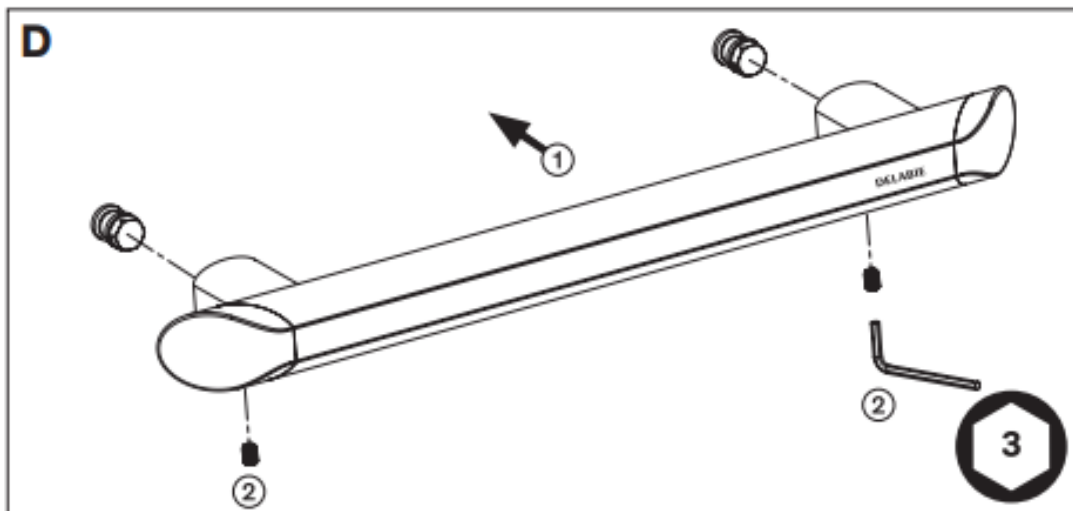

Ka Shing Enterprise (H.K.) Ltd.

ROOM 1706 NEW TERRITORIES TSUEN WAN HO LIK CENTRE, 66A SHA TSUI ROAD
Tel:26280661 Fax: 24902700
Email: project@kashingehk.com
Website: www.kashingehk.com

Ivan / Horace 26280661

E/ project@kashingehk.com

W/ <https://www.kashingehk.com/>