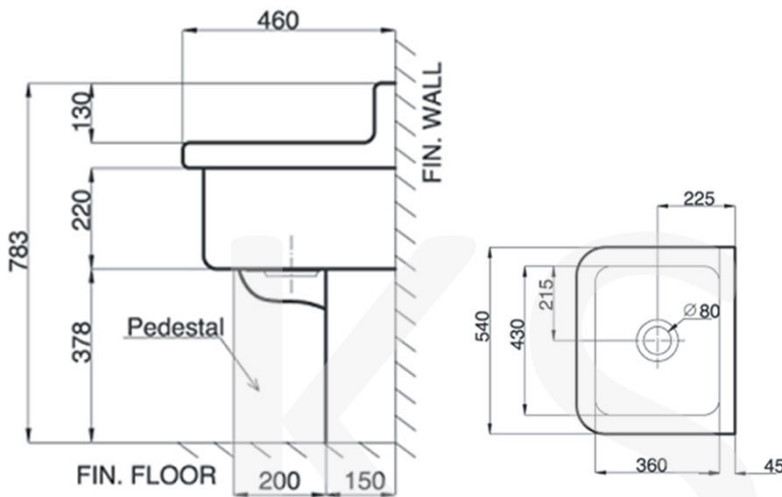

SANITARY WARE SPECIFICATION SHEET

Model: CP-F203.000 (Sink)

CP-9203.000 (Pedestal)

Descriptions: American Standard (PRC) Fireclay utility sink c/w pedestal and waste

Dimensions: L540 x W460 x H783 mm

Material: Fireclay

Manufacturer: American Standard (PRC)

Color: White

单头公用水槽落水安装图

Single Head Utility Sink Trap Installation Instruction

* All information of the above is for the reference only. No prior notice is made if any changes.