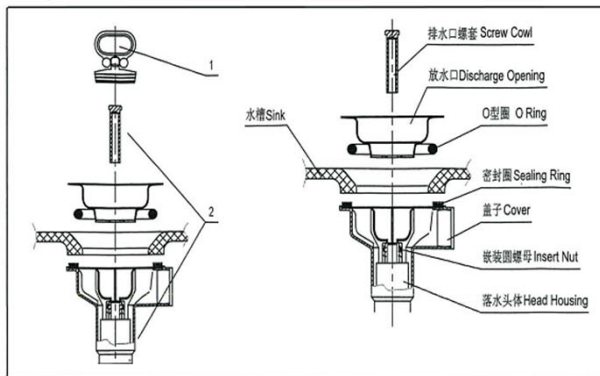

SANITARY WARE SPECIFICATION SHEET

Model: CP-F203.000 (Sink)

CP-9203.000 (Pedestal)

Descriptions: American Standard (PRC) Fireclay utility sink c/w pedestal and waste

Dimensions: L540 x W460 x H783 mm

Material: Fireclay

Manufacturer: American Standard (PRC)

Color: White

单头公用水槽落水安装图

Single Head Utility Sink Trap Installation Instruction

* All information of the above is for the reference only. No prior notice is made if any changes.