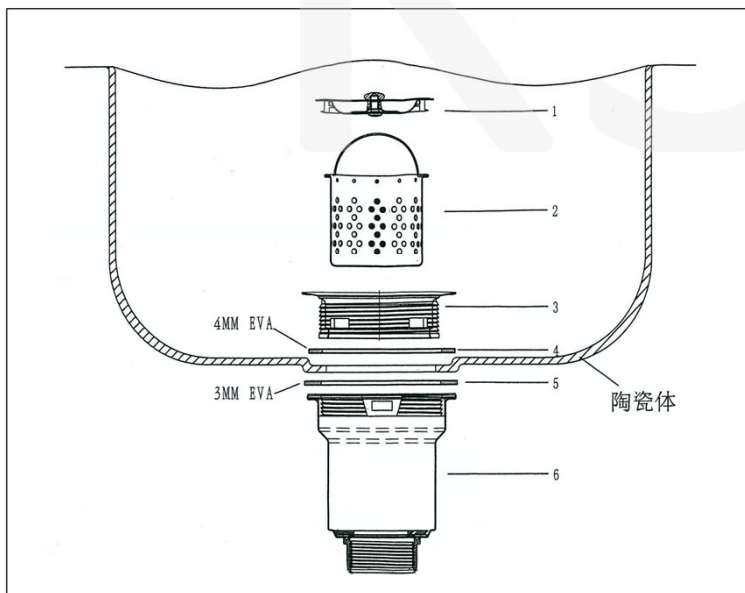

SANITARY WARE SPECIFICATION SHEET

Model: CCASF207

Descriptions: American Standard (PRC) "NEW JELY" Utility sink c/w pedestal and waste

Dimensions: L481 x W400 x H730 mm

Material: Fireclay

Manufacturer: American Standard (PRC)

Color: White

6	外殼	1
5	3MM EVA	1
4	4MM EVA	1
3	面圈	1
2	內盤	1
1	蓋子	1

單頭公用水槽落水安裝圖

Single Head Utility Sink Trap Installation Instruction

注意：该产品尺寸图仅供参考，产品具体尺寸可能在公差范围内有所变化。（*号为建议尺寸。）

* All information of the above is for the reference only. No prior notice is made if any changes.