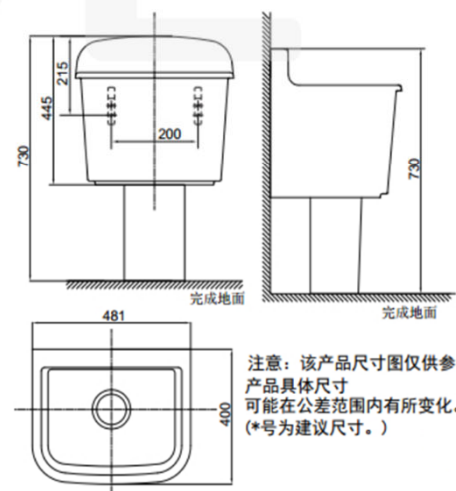

SANITARY WARE SPECIFICATION SHEET

Model: CCASF207

Descriptions: American Standard (PRC) "NEW JELY" Utility sink c/w pedestal and waste

Dimensions: L481 x W400 x H730 mm

Material: Fireclay

Manufacturer: American Standard (PRC)

Color: White

6	外殼	1
5	3MM EVA	1
4	4MM EVA	1
3	面圈	1
2	內盤	1
1	蓋子	1

單頭公用水槽落水安裝圖

Single Head Utility Sink Trap Installation Instruction

注意：该产品尺寸图仅供参考，产品具体尺寸可能在公差范围内有所变化。（*号为建议尺寸。）

* All information of the above is for the reference only. No prior notice is made if any changes.