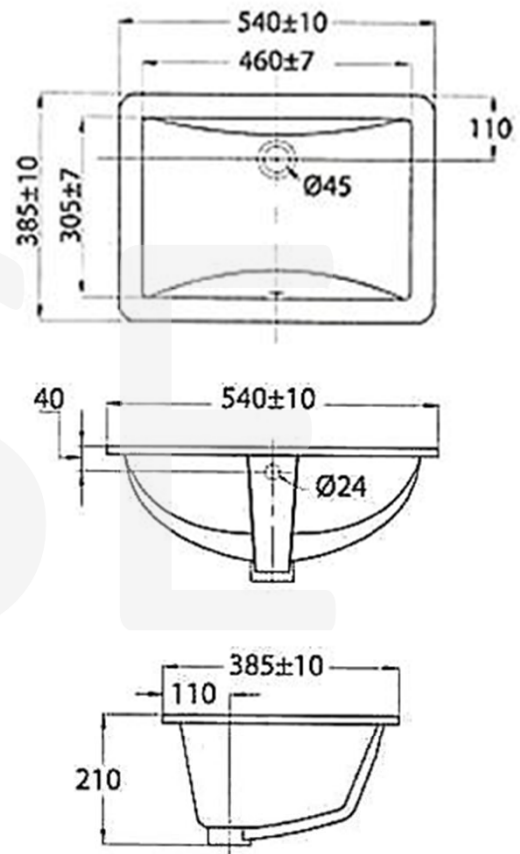

SANITARY WARE SPECIFICATION SHEET

Model: WP-0488.000.04

Descriptions: American Standard (PRC) "Milano" Vitreous china rectangular undercounter basin

Dimensions: L540 x W385 x H210 mm

Material : Vitreous China

Manufacturer: American Standard (PRC)

Color : White

Note: Equivalent to CCAS0488-1000410C0 / WP-0488 / TF0474 / WP-0488.000.04

* All information of the above is for the reference only. No prior notice is made if any changes.