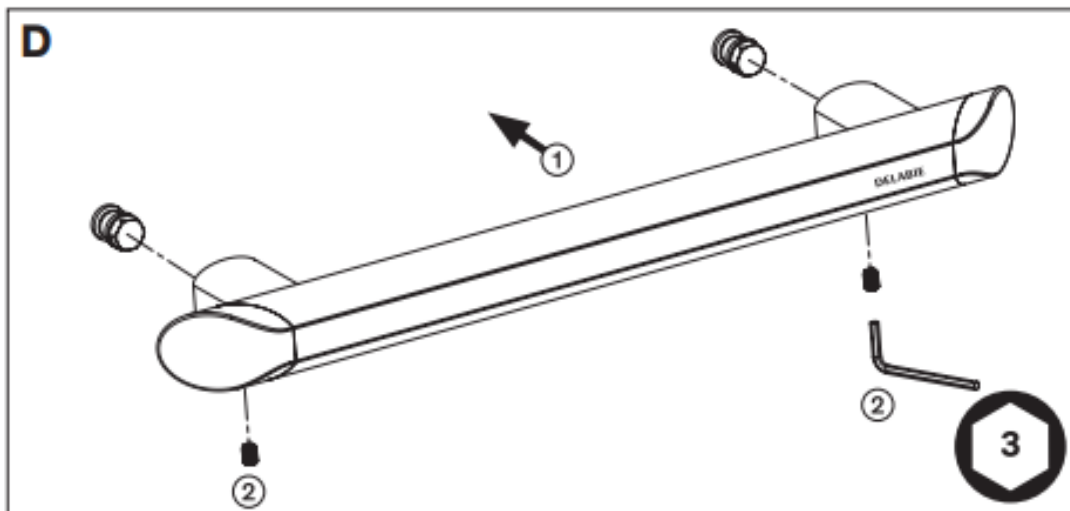

Ka Shing Enterprise (H.K.) Ltd.

ROOM 1706 NEW TERRITORIES TSUEN WAN HO LIK CENTRE, 66A SHA TSUI ROAD
Tel:26280661 Fax: 24902700
Email: project@kashingehk.com
Website: www.kashingehk.com

Ivan / Horace 26280661

E/ project@kashingehk.com

W/ <https://www.kashingehk.com/>