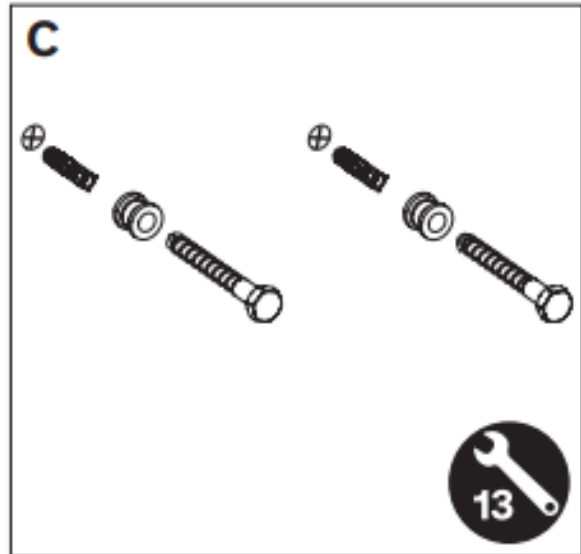

Ka Shing Enterprise (H.K.) Ltd.

ROOM 1706 NEW TERRITORIES TSUEN WAN HO LIK CENTRE, 66A SHA TSUI ROAD
Tel:26280661 Fax: 24902700
Email: project@kashingehk.com
Website: www.kashingehk.com

Ivan / Horace 26280661

E/ project@kashingehk.com

W/ <https://www.kashingehk.com/>