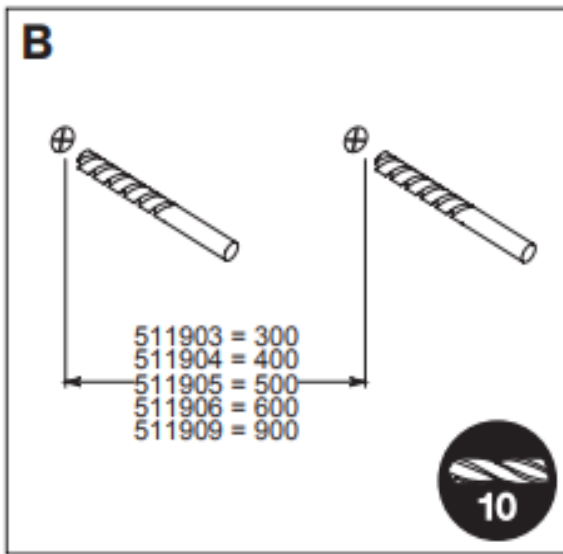

Ka Shing Enterprise (H.K.) Ltd.

ROOM 1706 NEW TERRITORIES TSUEN WAN HO LIK CENTRE, 66A SHA TSUI ROAD
Tel:26280661 Fax: 24902700
Email: project@kashingehk.com
Website: www.kashingehk.com

Ivan / Horace 26280661

E/ project@kashingehk.com

W/ <https://www.kashingehk.com/>