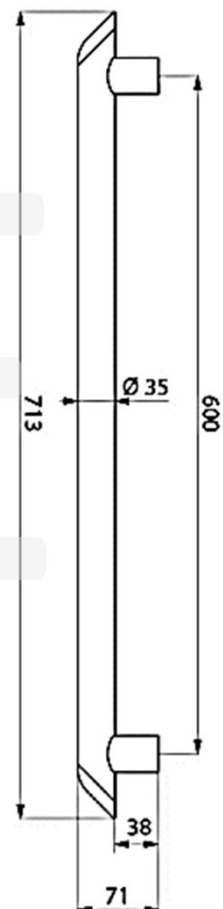

SANITARY WARE SPECIFICATION SHEET

Model: 511906C

Descriptions: Delabie (France) "Be-Line" Ø35 x 600mm long Matte black power-coated aluminium grab rail

Dimensions: 35mm dia x 600 mm long
Manufacturer: Delabie (France)

Material : Metallised aluminium
Finish : Matte black

ADVANTAGES

Innovative design suitable for all users

Comfort: ergonomic anti-rotation surface

Tested to over 200kg

38mm gap between bar and wall: space saving

Ivan / Horace 26280661

E/ project@kashinghk.com

W/ <https://www.kashinghk.com/>

DESCRIPTION

Be-Line® anthracite straight grab bar Ø 35mm, L. 600mm

Ref. 511906C

Be-Line® grab bar Ø 35mm, for people with reduced mobility.

For use as a handrail or grab bar for WCs, showers or baths.

Aluminium tube, 3mm thick. Solid aluminium fixing points.

Rounded profile Ø 35mm with ergonomic flat front face that prevents rotation for an optimal grip.