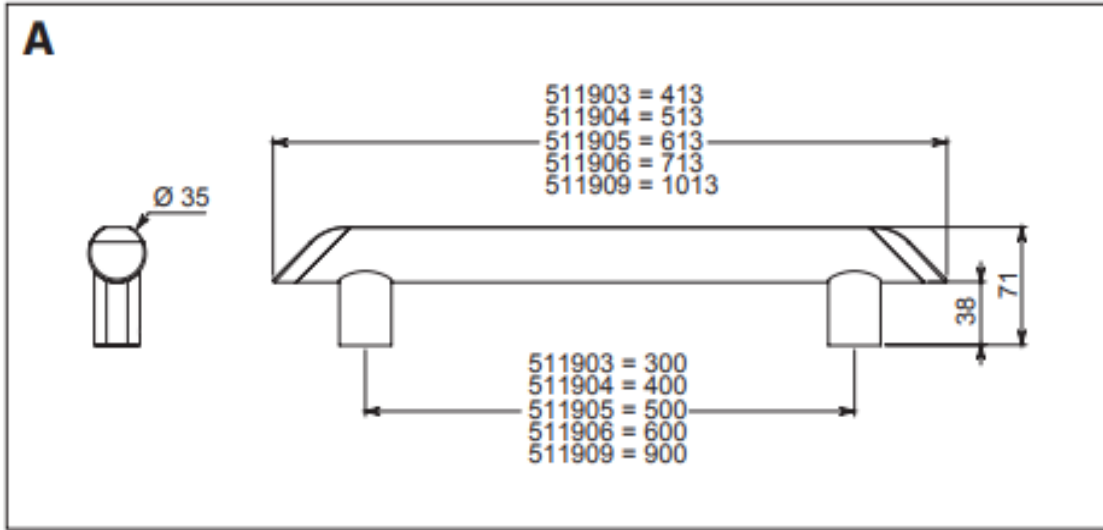

Ka Shing Enterprise (H.K.) Ltd.

ROOM 1706 NEW TERRITORIES TSUEN WAN HO LIK CENTRE, 66A SHA TSUI ROAD
Tel:26280661 Fax: 24902700
Email: project@kashingehk.com
Website: www.kashingehk.com

Ivan / Horace 26280661

E/ project@kashingehk.com

W/ <https://www.kashingehk.com/>