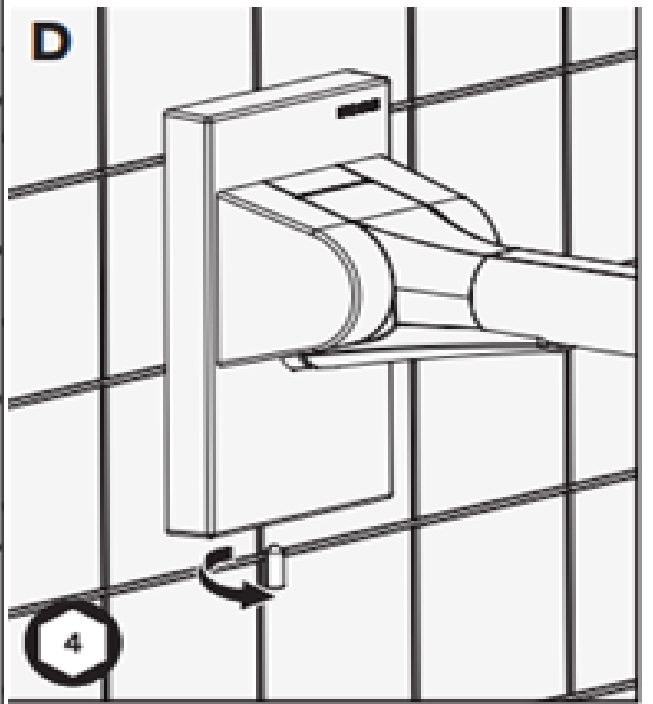

* All information of the above is for the reference only. No prior notice is made if any changes.

Ka Shing Enterprise (H.K.) Ltd.

ROOM 1706 NEW TERRITORIES TSUEN WAN HO LIK CENTRE, 66A SHA TSUI ROAD
Tel: 26280661 Fax: 24902700
Email: project@kashinghk.com
Website: www.kashinghk.com

Ivan / Horace 26280661

E/ project@kashinghk.com

W/ https://www.kashinghk.com/