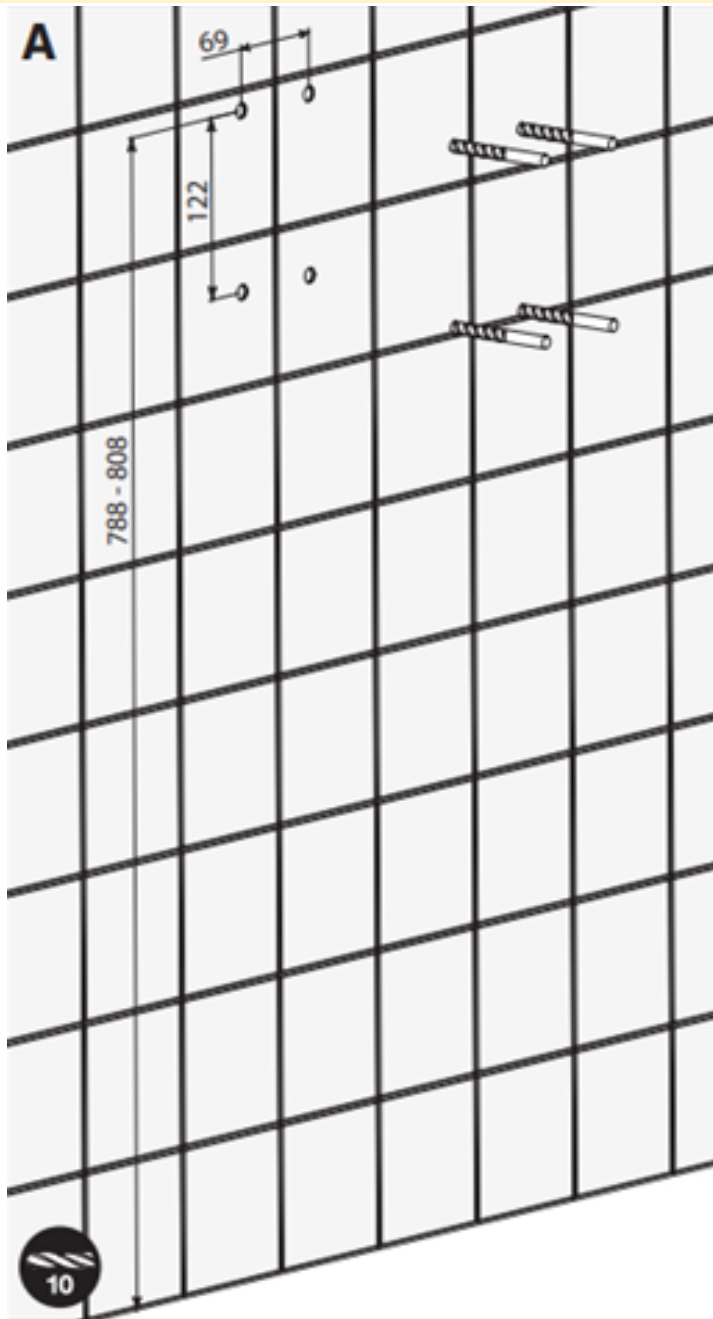

* All information of the above is for the reference only. No prior notice is made if any changes.

Ka Shing Enterprise (H.K.) Ltd.

ROOM 1706 NEW TERRITORIES TSUEN WAN HO LIK CENTRE, 66A SHA TSUI ROAD
Tel: 26280661 Fax: 24902700
Email: project@kashinghk.com
Website: www.kashinghk.com

Ivan / Horace 26280661

E/ project@kashinghk.com

W/ https://www.kashinghk.com/