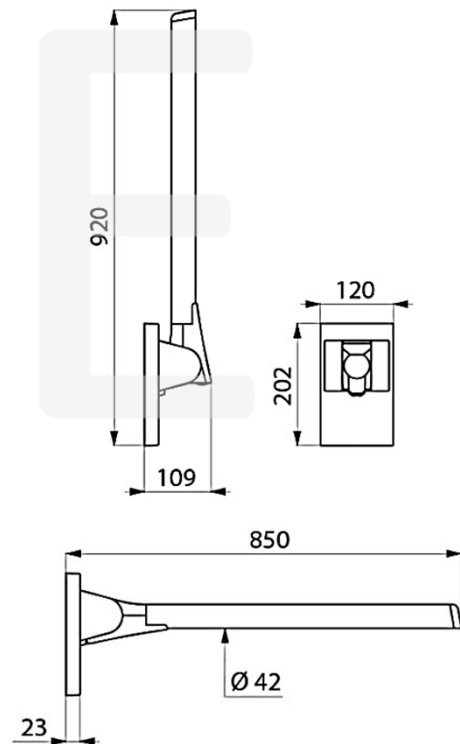

* All information of the above is for the reference only. No prior notice is made if any changes.

Ka Shing Enterprise (H.K.) Ltd.

ROOM 1706 NEW TERRITORIES TSUEN WAN HO LIK CENTRE, 66A SHA TSUI ROAD
Tel:26280661 Fax: 24902700
Email: project@kashingehk.com
Website: www.kashingehk.com

Ivan / Horace 26280661

E/ project@kashingehk.com

W/ <https://www.kashingehk.com/>