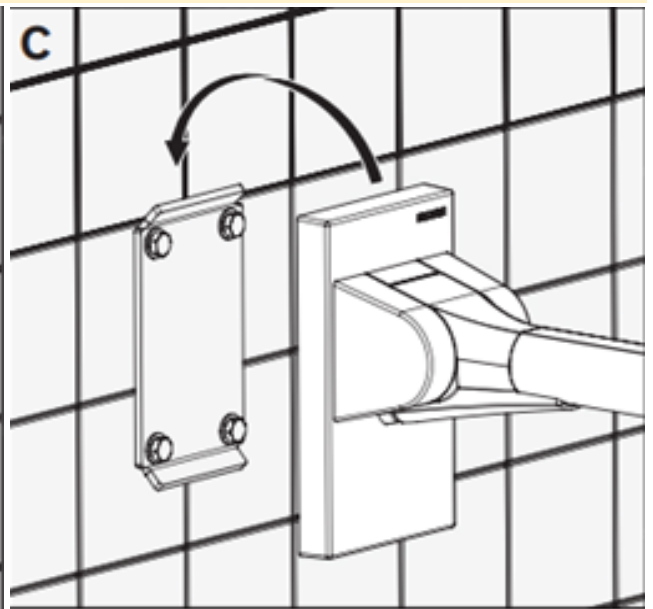

* All information of the above is for the reference only. No prior notice is made if any changes.

Ka Shing Enterprise (H.K.) Ltd.

ROOM 1706 NEW TERRITORIES TSUEN WAN HO LIK CENTRE, 66A SHA TSUI ROAD
Tel: 26280661 Fax: 24902700
Email: project@kashinghk.com
Website: www.kashinghk.com

Ivan / Horace 26280661

E/ project@kashinghk.com

W/ https://www.kashinghk.com/