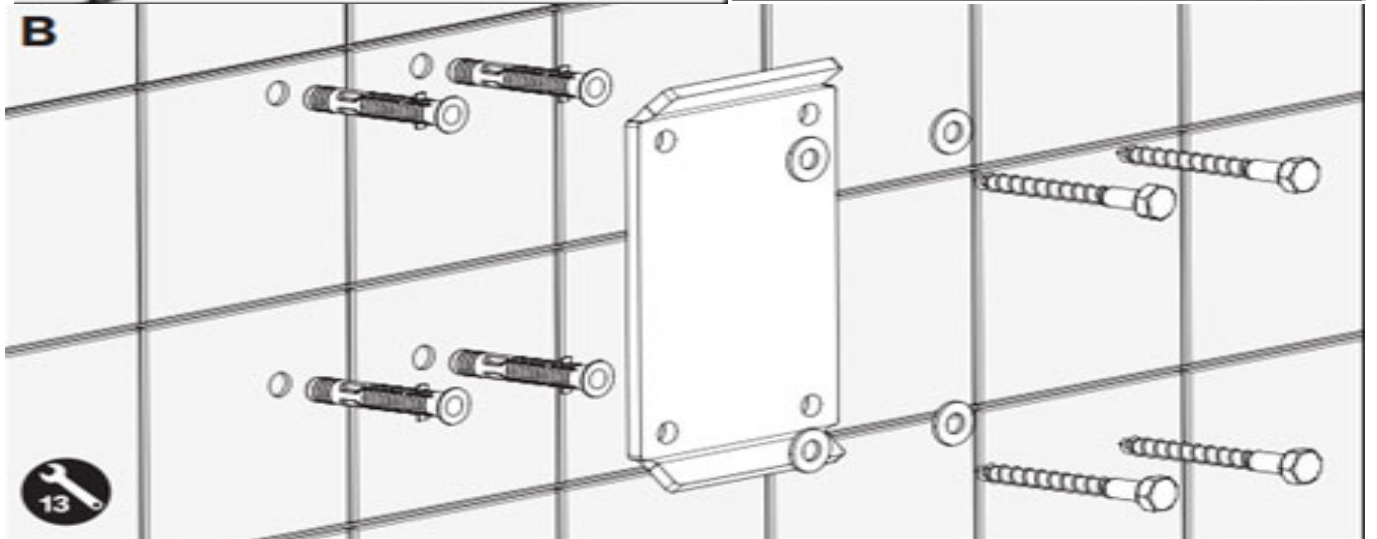

* All information of the above is for the reference only. No prior notice is made if any changes.

Ka Shing Enterprise (H.K.) Ltd.

ROOM 1706 NEW TERRITORIES TSUEN WAN HO LIK CENTRE, 66A SHA TSUI ROAD
Tel: 26280661 Fax: 24902700
Email: project@kashinghk.com
Website: www.kashinghk.com

Ivan / Horace 26280661

E/ project@kashinghk.com

W/ https://www.kashinghk.com/