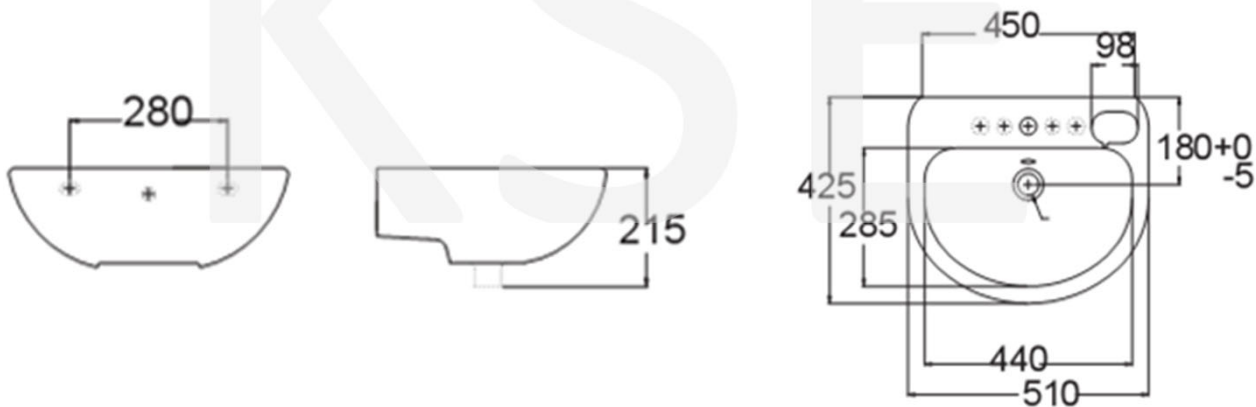

Wash Basin

American Standard

SANITARY WARE SPECIFICATION SHEET

Model: TF0951SP

Descriptions: American Standard (Thailand) "Rora" Vitreous china wall hung wash basin

Dimensions: L510 x W425 x H215 mm

Material : Vitreous China

Manufacturer: American Standard (Thailand)

Color : White

* All information of the above is for the reference only. No prior notice is made if any changes.

Ka Shing Enterprise (H.K.) Ltd.

ROOM 1706 NEW TERRITORIES TSUEN WAN HO LIK CENTRE, 66A SHA TSUI ROAD
Tel:26280661 Fax: 24902700
Email: project@kashingehk.com
Website: www.kashingehk.com

Ivan / Horace 26280661

E/ project@kashingehk.com

W/ <https://www.kashingehk.com/>