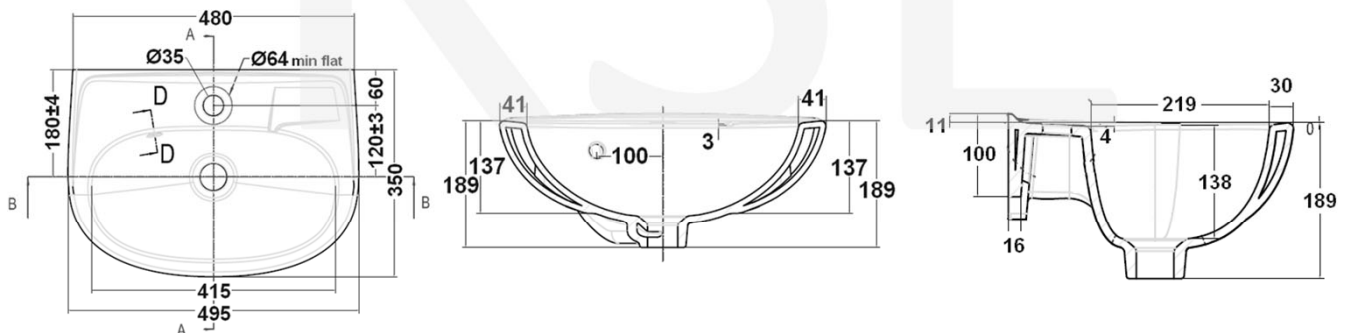

Wash Basin

American Standard

SANITARY WARE SPECIFICATION SHEET

Model: TF0945

Descriptions: American Standard (Thailand) "New Codie" Vitreous china wall hung washbasin

Dimensions: W495 x L350 x H189 mm

Material : Vitreous China

Manufacturer: American Standard (Thailand)

Color : White

* All information of the above is for the reference only. No prior notice is made if any changes.

Ka Shing Enterprise (H.K.) Ltd.

ROOM 1706 NEW TERRITORIES TSUEN WAN HO LIK CENTRE, 66A SHA TSUI ROAD
Tel:26280661 Fax: 24902700
Email: project@kashingehk.com
Website: www.kashingehk.com

Ivan / Horace 26280661

E/ project@kashingehk.com

W/ <https://www.kashingehk.com/>