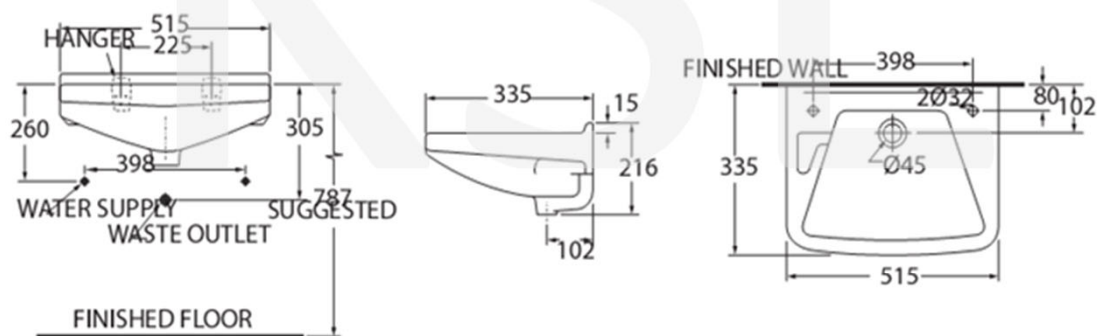

Disable wash basin

American Standard

SANITARY WARE SPECIFICATION SHEET

Model: TF910S

Descriptions: American Standard (Thailand) "Americana" Vitreous china wall hung lavatory

Dimensions: L515 x W335 x H216 mm

Material : Vitreous China

Manufacturer: American Standard (Thailand)

Color : White

* All information of the above is for the reference only. No prior notice is made if any changes.

Ka Shing Enterprise (H.K.) Ltd.

ROOM 1706 NEW TERRITORIES TSUEN WAN HO LIK CENTRE, 66A SHA TSUI ROAD
Tel:26280661 Fax: 24902700
Email: project@kashingehk.com
Website: www.kashingehk.com

Ivan / Horace 26280661

E/ project@kashingehk.com

W/ <https://www.kashingehk.com/>