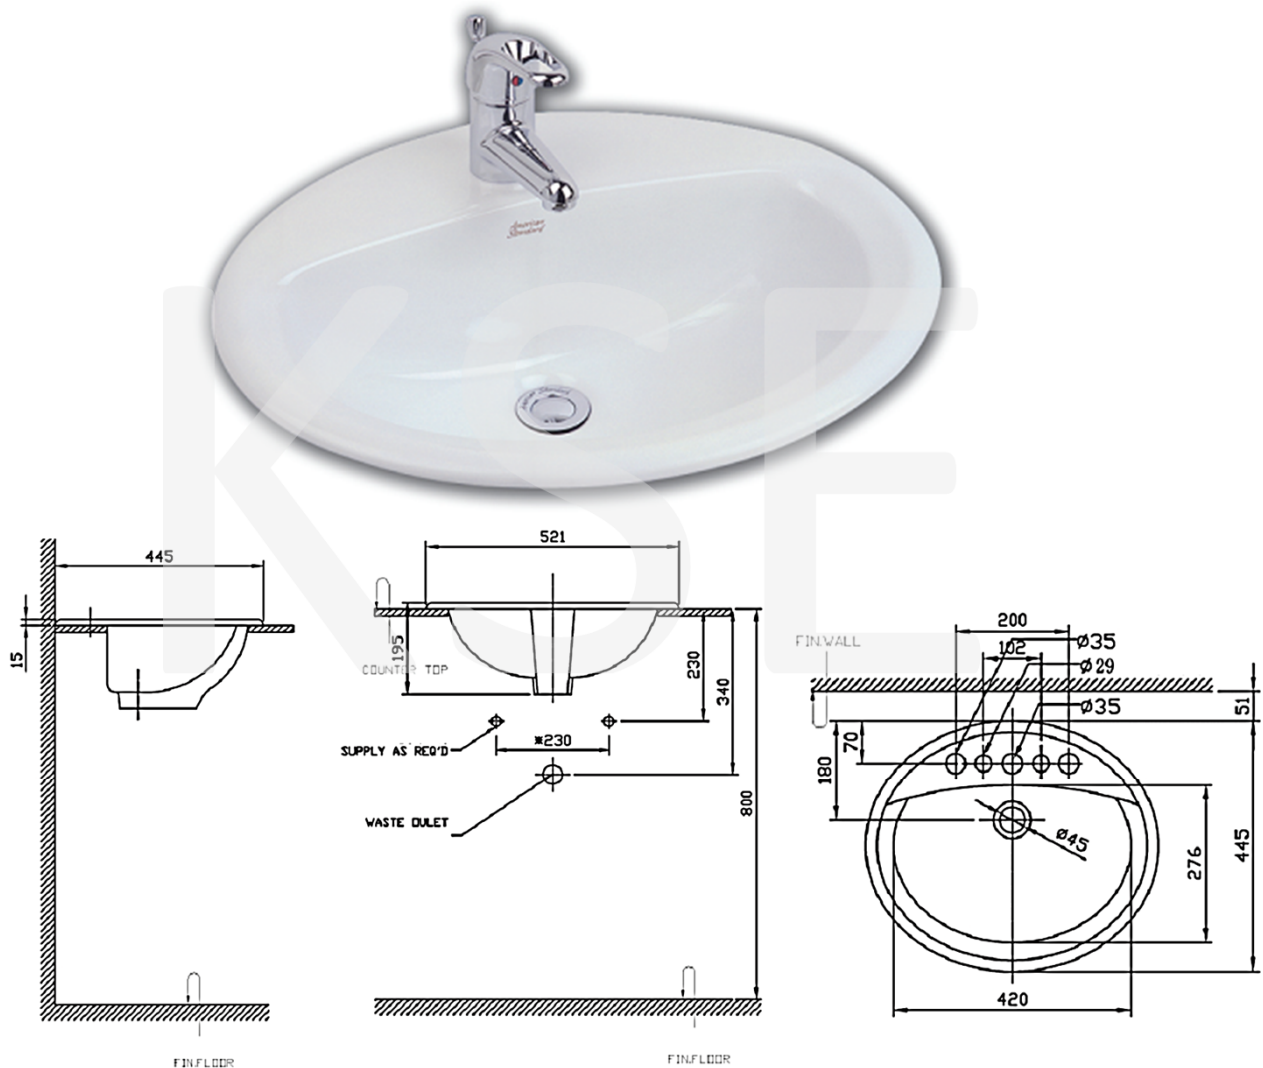

Wash basin

American Standard

SANITARY WARE SPECIFICATION SHEET

Model: TF476SP

Descriptions: American Standard (Thailand) "Aqualyn" Vitreous china countertop washbasin

Dimensions: L521 x W445 x H188 mm

Material: Vitreous China

Manufacturer: American Standard (Thailand)

Color: White

* All information of the above is for the reference only. No prior notice is made if any changes.

Ka Shing Enterprise (H.K.) Ltd.

ROOM 1706 NEW TERRITORIES TSUEN WAN HO LIK CENTRE, 66A SHA TSUI ROAD
Tel: 26280661 Fax: 24902700
Email: project@kashingehk.com
Website: www.kashingehk.com

Ivan / Horace 26280661

E/ project@kashingehk.com

W/ <https://www.kashingehk.com/>