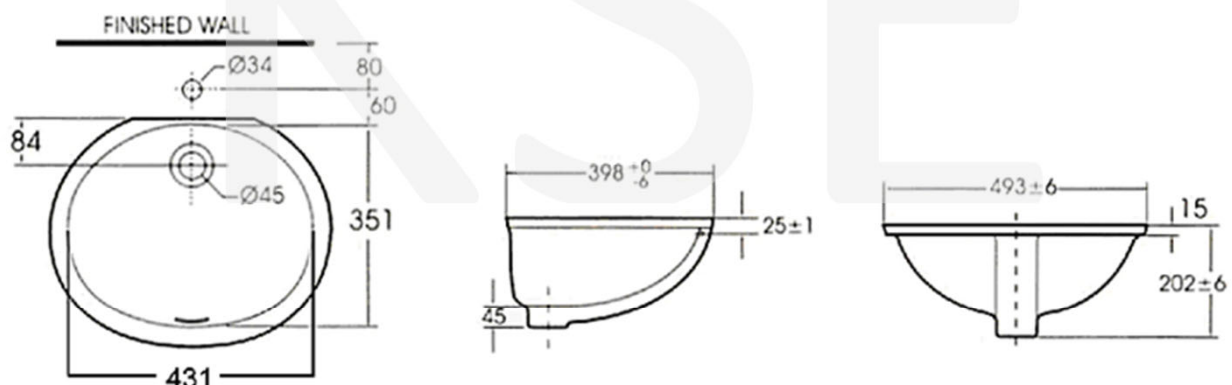

Wash basin

American Standard

SANITARY WARE SPECIFICATION SHEET

Model: TF470S

Descriptions: American Standard (Thailand) "Ovalyn" Vitreous china under counter washbasin

Dimensions: L493 x W398 x H202 mm

Material : Vitreous China

Manufacturer: American Standard (Thailand)

Color : White

* All information of the above is for the reference only. No prior notice is made if any changes.

Ka Shing Enterprise (H.K.) Ltd.

ROOM 1706 NEW TERRITORIES TSUEN WAN HO LIK CENTRE, 66A SHA TSUI ROAD
Tel:26280661 Fax: 24902700
Email: project@kashingehk.com
Website: www.kashingehk.com

Ivan / Horace 26280661

E/ project@kashingehk.com

W/ <https://www.kashingehk.com/>