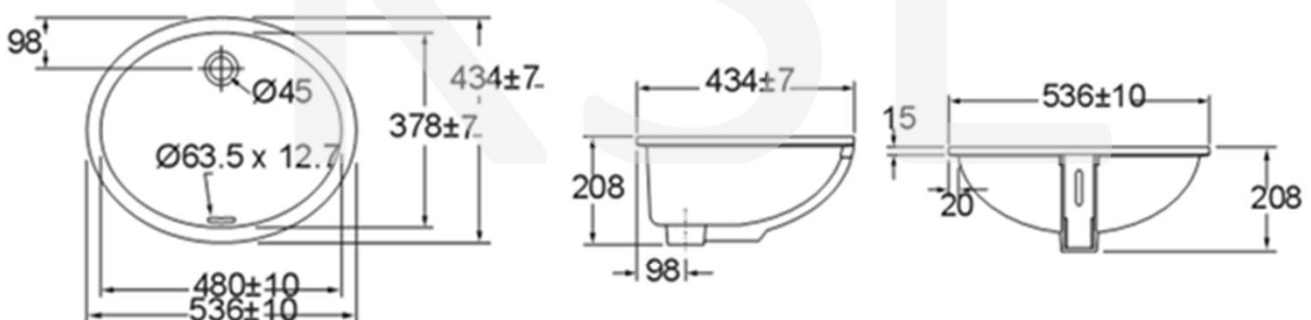

Wash basin

American Standard

SANITARY WARE SPECIFICATION SHEET

Model: TF470LM

Descriptions: American Standard (Thailand) "Ovalyn" Vitreous china under counter washbasin

Dimensions: L536 x W434 x H208 mm

Material : Vitreous China

Manufacturer: American Standard (Thailand)

Color : White

* All information of the above is for the reference only. No prior notice is made if any changes.

Ka Shing Enterprise (H.K.) Ltd.

ROOM 1706 NEW TERRITORIES TSUEN WAN HO LIK CENTRE, 66A SHA TSUI ROAD
Tel:26280661 Fax: 24902700
Email: project@kashingehk.com
Website: www.kashingehk.com

Ivan / Horace 26280661

E/ project@kashingehk.com

W/ <https://www.kashingehk.com/>